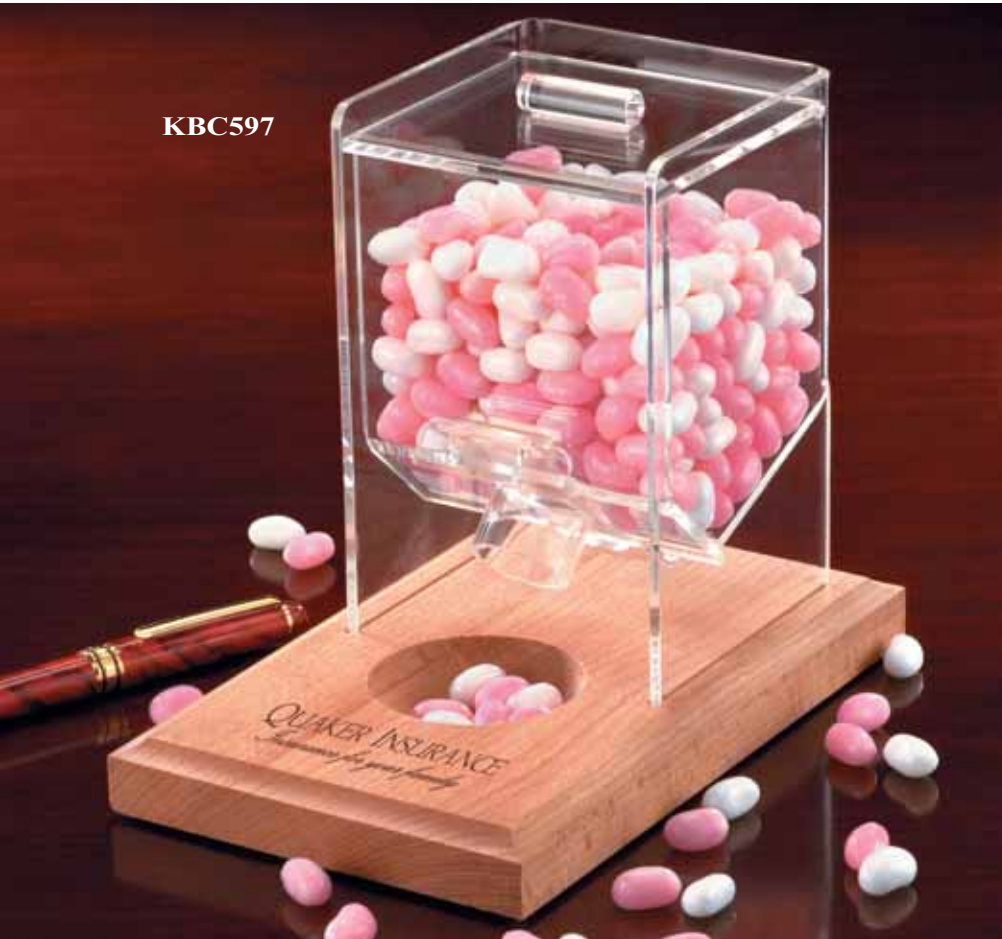

Help in the Fight Against Breast Cancer Give Twice the Gift this Year!

A share of the proceeds from the sale of these gifts is being donated to the National Breast Cancer Foundation to further breast cancer research and for the funding of mammograms.

KBC597

Desktop Jelly Bean Dispenser

Guaranteed to generate goodwill each and every day, because it's the perfect desk accessory. Now, with a share of the proceeds going to the National Breast Cancer Foundation, it's twice the gift!

We fill our acrylic dispenser with a half-pound of pink bubblegum and white coconut jelly beans to help you show support for the efforts of the National Breast Cancer Foundation, then firebrand your logo onto the hardwood base for a gift that will generate goodwill throughout the year. Of course, we only use JELLY BELLY® jelly beans.

Ship Wt. 2 lbs. each

12 units/case

Price Per Unit

Item No.	Description	12-47	48-95	96-479	480+
KBC597	Desktop Jelly Bean Dispenser	\$36.95	36.45	35.95	Quoted 3C

- Dispenser: 6 1/4" x 4 1/4" x 6".
- Price includes firebranded imprint on base. Maximum Imprint area: 2 3/4" x 3/4".
- Gift cards available.
- Maximum size for enclosure cards: 7" x 4".
- Individual mailing carton is included at no charge.