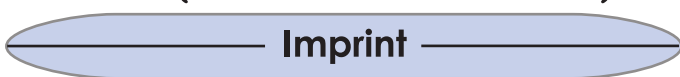

### Side View of our Guitar Picks:

Our custom guitar pick, item PTP1, has a single dome thickness. Item PGP1, has a double dome thickness.

**PGP1** (Double Dome Thickness)

**PTP1** (Single Dome Thickness)