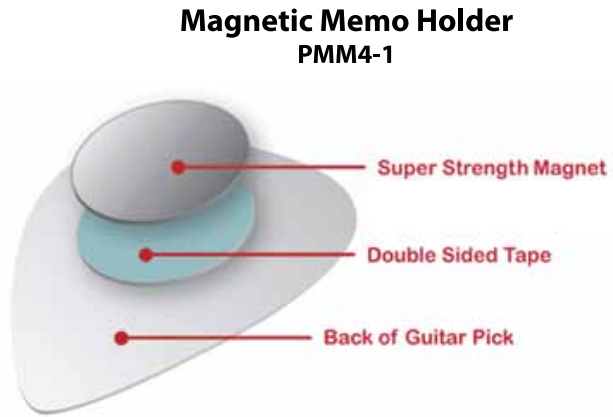

# Custom Guitar Pick Attachments

Our guitar picks are available with key chain, zipper pull, cell phone charm or ball chain attachments!

Zipper Pull  
PTP1ZP

Key Chain  
PTP1KC

Cell Phone Charm  
PTP1CC

Ball Chain Necklace  
PTP1BC

Magnetic Memo Holder  
PMM4-1

Can hold up to 10 sheets of paper to any metal object.

**Also**