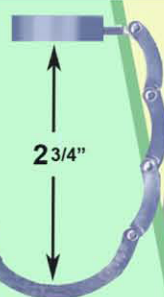

PURSE HANGERS!

It's always a problem...
Where do you put your purse when you're in a restaurant?

Now get it OFF the back of your chair and OFF the floor!

The Answer:

PURSE HANGERS!

Simply hang your **PURSE HANGER** on the edge of the table and hang your purse on the hook.

Conveniently holds your purse within your reach and keeps your purse clear of germs.

Item	100	250	500	1000	Setup
ZD 101 PHOTO DOME EMBLEM	$5.40	4.73	3.87	3.78	(4C) $95. (G)
ZD 189 PHOTO DOME EMBLEM	$5.50	4.83	3.97	3.85	(4C) $95. (G)
ZD 189 CAST EMBLEM	N/A	N/A	$6.00	$5.75	(2C) $175. (G)

Your Logo Here.

ZD-101

Oprah's **Dr. Oz** recommends every woman should own a **PURSE HANGER**. It's good for your health!

ZD-189

ZD-101

ZD-189

W/ cast metal emblem

ZD-189

W/ photo dome emblem

Folds neatly to store in your purse. only 1 3/4"

Call factory for other quantities and pricing

#ZD101 photo dome emblems

#ZD101 cast emblems

AMCRAFT
★★★★★
5-STAR RATED SUPPLIER

Photo Dome (* emblems made in the USA)

* Made in the USA

Phone toll free 866.780.9060 / Fax 401.463.6570

Best Rating ASI and SAGE