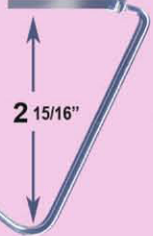

Oprah's **Dr. Oz** recommends every woman should own a **PURSE HANGER**. It's good for your health!