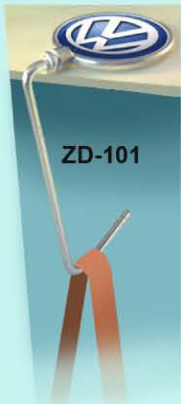

Conveniently holds your purse within your reach and keeps your purse clear of germs.

Item	100	250	500	1000	Setup
ZD 101 PHOTO DOME EMBLEM	\$5.40	4.73	3.87	3.78	(4C) \$95. (G)
ZD 189 PHOTO DOME EMBLEM	\$5.50	4.83	3.97	3.85	(4C) \$95. (G)
ZD 189 CAST EMBLEM	N/A	N/A	\$6.00	\$5.75	(2C) \$175. (G)

Your Logo Here.

ZD-101

Oprah's **Dr. Oz** recommends every woman should own a **PURSE HANGER**. It's good for your health!

ZD-189

ZD-101

ZD-189

W/ cast metal emblem

ZD-189

W/ photo dome emblem

Folds neatly to store in your purse. only 1 3/4"

Call factory for other quantities and pricing

#ZD101 photo dome emblems

#ZD101 cast emblems

AMCRAFT
 ★★★★★
 5-STAR RATED SUPPLIER

Photo Dome (* emblems made in the USA)