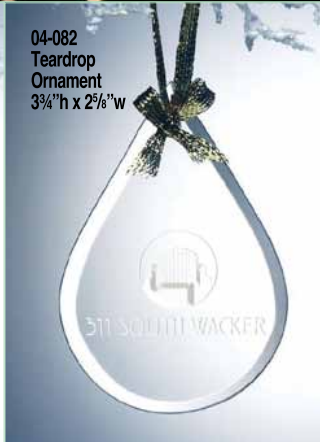

04-082  
Teardrop  
Ornament  
3 3/4" h x 2 5/8" w

04-083  
Bell Ornament  
3 7/8" h x 3 1/2" w

04-084  
Diamond  
Ornament  
4 1/4" h x 4 1/4" w