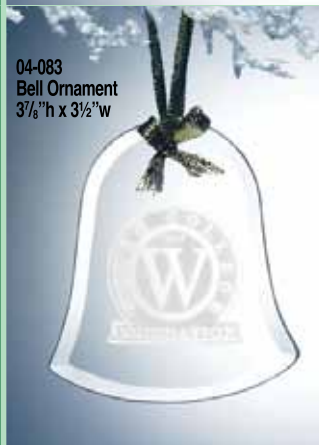

04-082  
Teardrop  
Ornament  
3 3/4" h x 2 5/8" w

04-083  
Bell Ornament  
3 7/8" h x 3 1/2" w

04-084  
Diamond  
Ornament  
4 1/4" h x 4 1/4" w