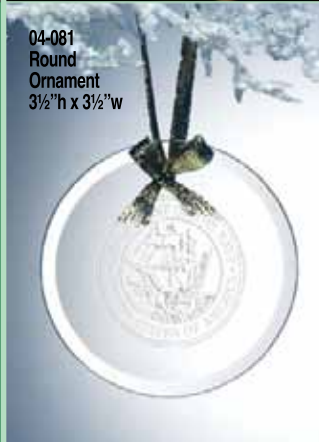

04-009 Tree
Ornament
3 3/4" h x 3" w

04-083
Bell Ornament
3 7/8" h x 3 1/2" w