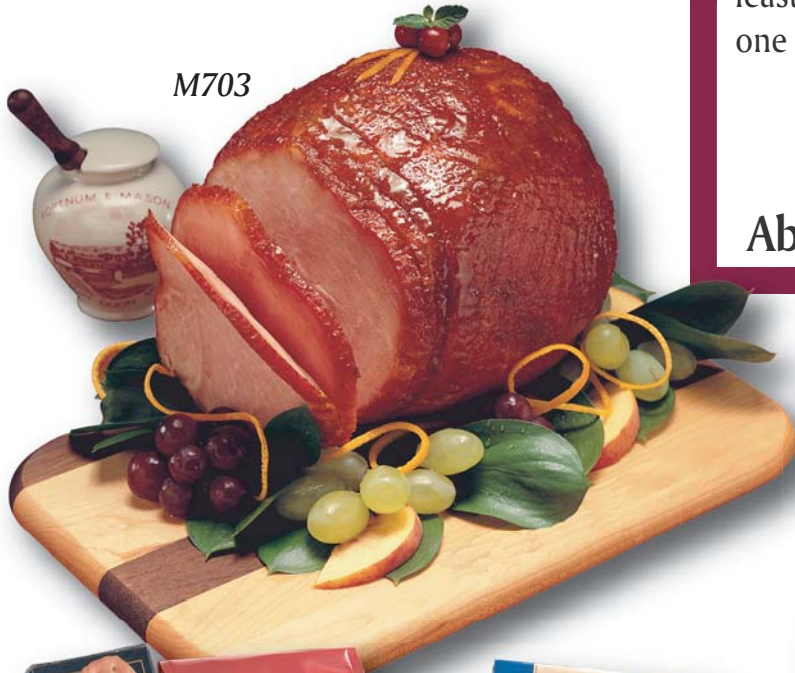

FREE

Your Choice...

Ham, Salmon, or Holiday Snowflake Basket!

with every Maple Ridge Farms order of at least \$1,000 (list price).

M703

M702

CRH4001

MAPLE RIDGE FARMS™
America's Most Delicious Business Gifts™

Est. 1979

Expires October 10, 2008!

ASI: 68680
SAGE: 57654
UPIC: MAPLE

Now through October 10, 2008, place an order of at least \$1,000 list price and you'll receive your choice of one of the following:

- #M703 Boneless Ham
- #M702 Alaskan Smoked Salmon
- #CRH4001 Holiday Snowflake Basket