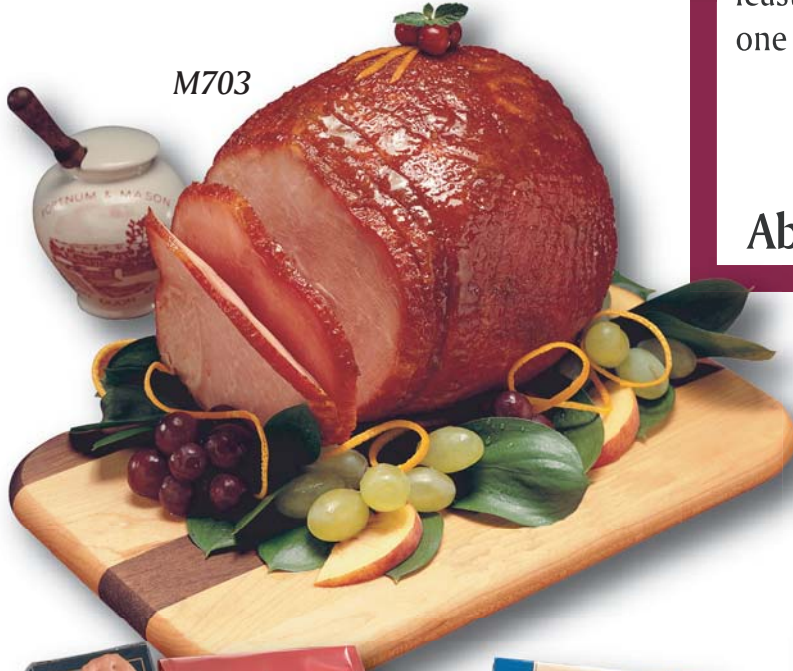

FREE

Your Choice...

Ham, Salmon, or Holiday Snowflake Basket!

with every Maple Ridge Farms order of at least \$1,000 (list price).

M703

M702

CRH4001

MAPLE RIDGE FARMS™
America's Most Delicious Business Gifts™

Est. 1979

Expires October 10, 2007!

ASI: 68680
SAGE: 57654
UPIC: MAPLE

Now through October 10, 2007, place an order of at least \$1,000 list price and you'll receive your choice of one of the following:

- #M703 Boneless Ham
- #M702 Alaskan Smoked Salmon
- #CRH4001 Holiday Snowflake Basket