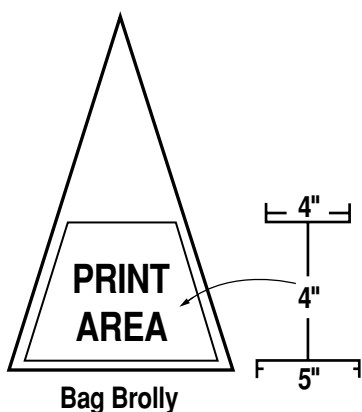

Screen printed orders: **7 Days**
From receipt of **approved artwork and credit approval.**

Medallions and laser engraving: **3 Weeks**

Artwork

Pricing is based upon customer supplying camera-ready or digital artwork including type, color-separated and to size.

Call Customer Service for details at **800-536-0283**

Screen

Single panel screen, first color: FREE

Single panel screen, second and subsequent colors: $90.00 (P)

Two panel continuous print screen per color: $180.00 (P)

Charges apply to initial order or changes to existing screens.

Printing Charges (25 piece minimum)

First color and one position: FREE

Additional color per unit: $1.80 (P)

Ink color change: $20.00 (P)

Speculative and Pre-Production Samples

Product price, additional imprint colors and/or locations, extra color screen charges and $50.00 (P).

Medallion & Laser Engraved Handles

Epoxy Dome Medallions: maximum 6-color imprint. Maximum image size: **1" diameter.** 100-piece minimum order. $4.00 (P)

Laser Engraved Brass Medallions are engraved in a brass-finish aluminum disc. Maximum image side: **1" diameter.** Customer must supply artwork to size. 50-piece minimum order. $8.00 (P)

Laser Engraved Handles: are available in either wood or plastic. Maximum logo size: **1" x 1-1/4" diameter.** 50-piece minimum order. $6.00 (P). Set-Up Charge: $100.00 (P)

STANDARD PRINT AREAS

1" TALL X 12" WIDE