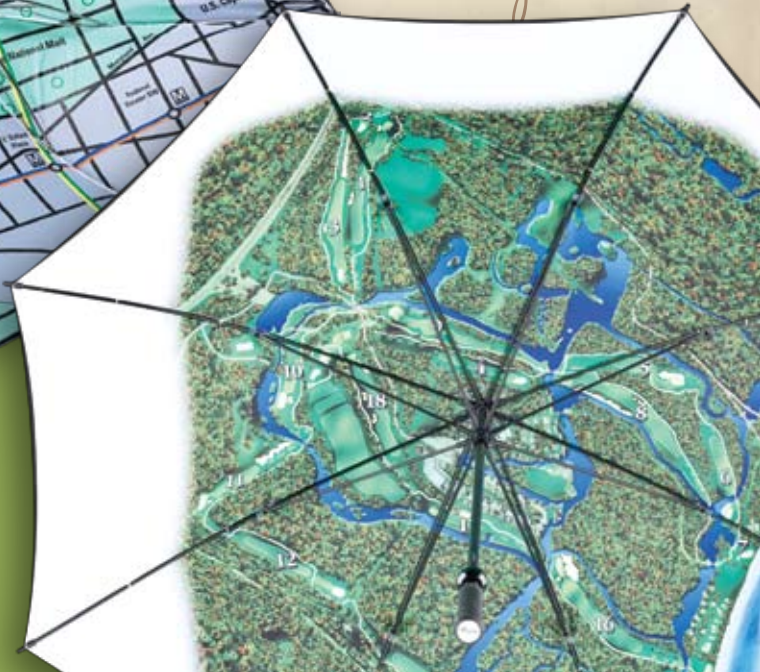

Haas-Jordan golf umbrellas can be ordered with your logo or message in custom made Epoxy Dome Medallions (minimum quantities apply). Brass engraved logo or initial medallions are also available. Make a statement with a Haas-Jordan umbrella that is uniquely yours!