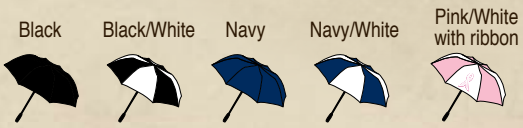

Get these styles while supplies last

42" AUTO OPEN/CLOSE FOLDING UMBRELLAS

Our 42" Folding Umbrella features auto-open/auto-close mechanisms, a nylon cover, nickel-plated ribs, a chrome plated shaft, and black plastic notch and runner. The rubber handle can be laser engraved.

*While supplies last.

42" AUTO OPEN/CLOSE FOLDING STOCK COLORS

42" Style Number	3101	3102	3103	3104	3118
------------------	------	------	------	------	------

BIRDIE™ STOCK COLORS

62" Style Number	6601	6602	6603	6604	6605	6606	6607	6608	6611	6612
------------------	------	------	------	------	------	------	------	------	------	------