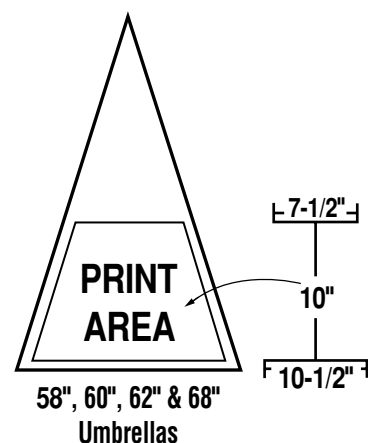

Screen printed orders: **7 Days**
From receipt of **approved artwork and credit approval.**

Medallions and laser engraving: **3 Weeks**

Artwork

Pricing is based upon customer supplying camera-ready or digital artwork including type, color-separated and to size.

Call Customer Service for details at **800-536-0283**

Screen

Single panel screen, first color: FREE

Single panel screen, second and subsequent colors: $90.00 (P)

Two panel continuous print screen per color: $180.00 (P)

Charges apply to initial order or changes to existing screens.

Printing Charges (25 piece minimum)

First color and one position: FREE

Additional color per unit: $1.80 (P)

Ink color change: $20.00 (P)

Speculative and Pre-Production Samples

Product price, additional imprint colors and/or locations, extra color screen charges and $50.00 (P).

Medallion & Laser Engraved Handles

Epoxy Dome Medallions: maximum 6-color imprint. Maximum image size: **1" diameter.** 100-piece minimum order. $4.00 (P)

Laser Engraved Brass Medallions are engraved in a brass-finish aluminum disc. Maximum image side: **1" diameter.** Customer must supply artwork to size. 50-piece minimum order. $8.00 (P)

Laser Engraved Handles: are available in either wood or plastic. Maximum logo size: **1" x 1-1/4" diameter.** 50-piece minimum order. $6.00 (P). Set-Up Charge: $100.00 (P)

STANDARD PRINT AREAS

1" TALL X 12" WIDE