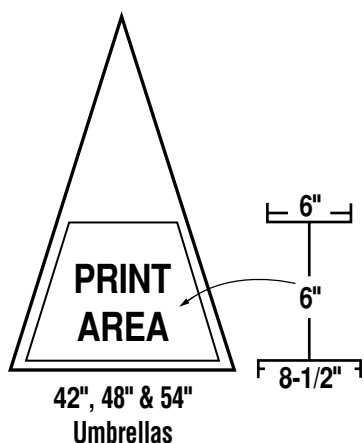

Screen printed orders: **7 Days**
From receipt of **approved artwork and credit approval.**

Medallions and laser engraving: **3 Weeks**

Artwork

Pricing is based upon customer supplying camera-ready or digital artwork including type, color-separated and to size.

Call Customer Service for details at **800-536-0283**

Screen

Single panel screen, first color: FREE

Single panel screen, second and subsequent colors: $90.00 (P)

Two panel continuous print screen per color: $180.00 (P)

Charges apply to initial order or changes to existing screens.

Printing Charges (25 piece minimum)

First color and one position: FREE

Additional color per unit: $1.80 (P)

Ink color change: $20.00 (P)

Speculative and Pre-Production Samples

Product price, additional imprint colors and/or locations, extra color screen charges and $50.00 (P).

Medallion & Laser Engraved Handles

Epoxy Dome Medallions: maximum 6-color imprint. Maximum image size: **1" diameter.** 100-piece minimum order. $4.00 (P)

Laser Engraved Brass Medallions are engraved in a brass-finish aluminum disc. Maximum image side: **1" diameter.** Customer must supply artwork to size. 50-piece minimum order. $8.00 (P)

Laser Engraved Handles: are available in either wood or plastic. Maximum logo size: **1" x 1-1/4" diameter.** 50-piece minimum order. $6.00 (P). Set-Up Charge: $100.00 (P)

STANDARD PRINT AREAS

1" TALL X 12" WIDE