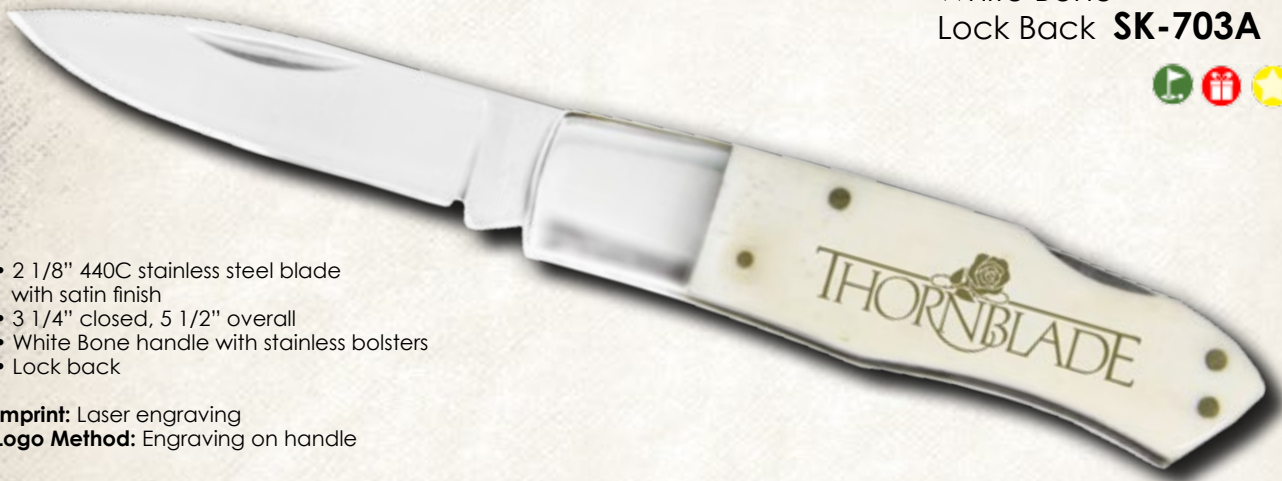

P	60	120	240	480
	\$26.70	\$25.37	\$24.10	\$22.90

White Bone  
Lock Back **SK-703A**

- 2 1/8" 440C stainless steel blade with satin finish
- 3 1/4" closed, 5 1/2" overall
- White Bone handle with stainless bolsters
- Lock back

**Imprint:** Laser engraving  
**Logo Method:** Engraving on handle

P	60	120	240	480
	\$26.70	\$25.37	\$24.10	\$22.90

Birch Wood  
Lock Back **SK-705**

- 2 1/8" 440C stainless steel blade with satin finish
- 3 1/4" closed, 5 1/2" overall
- Birch wood handle with polished stainless bolsters
- Lock back