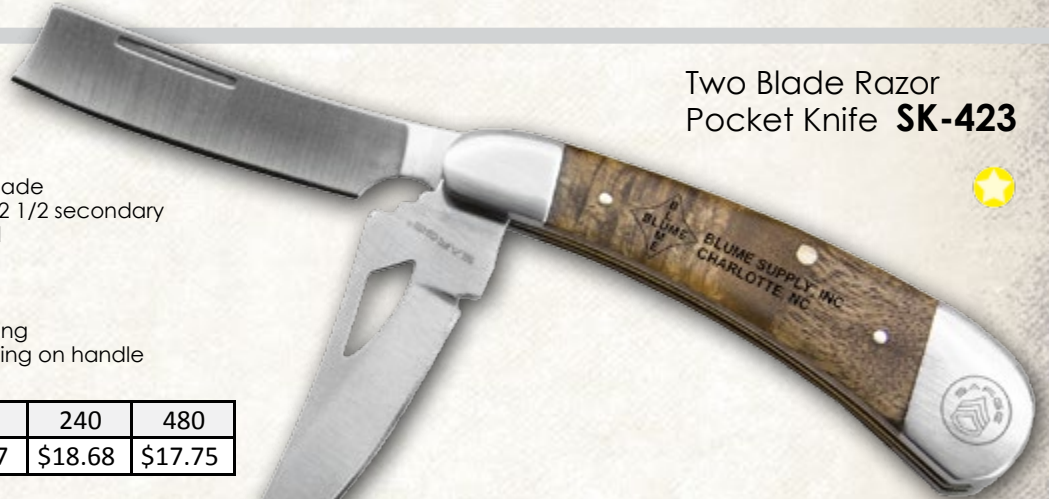

Stainless with Wood Inlay Folding Knife **SK-106**

- 440 stainless steel blade
- 2 1/2" main blade, 2 1/2" secondary blade, 3 1/2" closed
- Slip joint lock
- Maple Burl wood

Imprint: Laser engraving
Logo Method: Engraving on handle

P	60	120	240	480
	$20.70	$19.97	$18.68	$17.75