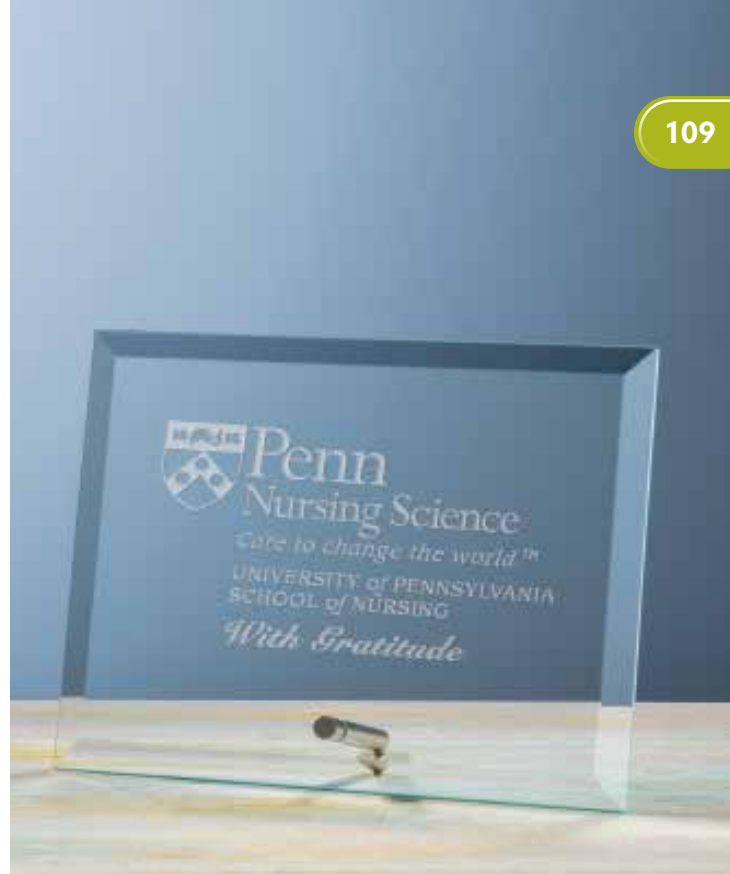

BEVELED GLASS AWARDS

The Beveled Glass Awards allow for a truly unique recognition experience. These beveled jade glass awards are perfect for mixing and matching awards based on achievement type. Each award comes with a stainless steel rod to allow for support, adding a modern twist. Available in three shapes and sizes and packaged in an attractive gift box.

BEVELED CIRCLE AWARD

item#:	#04-115S	#04-115M	#04-115L
dimensions:	7$\frac{1}{8}$"H x 8"W x 3$\frac{1}{16}$"D	8$\frac{1}{8}$"H x 9"W x 3$\frac{1}{16}$"D	9$\frac{1}{8}$"H x 10"W x 3$\frac{1}{16}$"D
etch area:	5"W x 4$\frac{1}{2}$"H	5$\frac{1}{2}$"W x 5"H	6"W x 5$\frac{1}{2}$"H

BEVELED RECTANGLE AWARD

item#:	#04-116S	#04-116M	#04-116L
dimensions:	5"H x 7"W x 3$\frac{1}{16}$"D	6"H x 8"W x 3$\frac{1}{16}$"D	7"H x 10"W x 3$\frac{1}{16}$"D
etch area:	4$\frac{1}{2}$"W x 2$\frac{3}{4}$"H	5"W x 3$\frac{3}{4}$"H	6$\frac{1}{2}$"W x 4$\frac{1}{4}$"H

BEVELED ARROW AWARD

item#:	#04-114S	#04-114M	#04-114L
dimensions:	8"H x 6"W x 3$\frac{1}{16}$"D	9"H x 7$\frac{1}{4}$"W x 3$\frac{1}{16}$"D	10"H x 8"W x 3$\frac{1}{16}$"D
etch area:	2"W x 2$\frac{1}{2}$"H	2$\frac{1}{2}$"W x 3$\frac{1}{2}$"H	3"W x 3$\frac{1}{2}$"H
4-24	$48.00	$53.00	$61.50
25-99	$44.50	$49.00	$57.00
100+	$40.00	$44.00	$51.00
	3C	3C	3C

Setup charges and etching included in price*