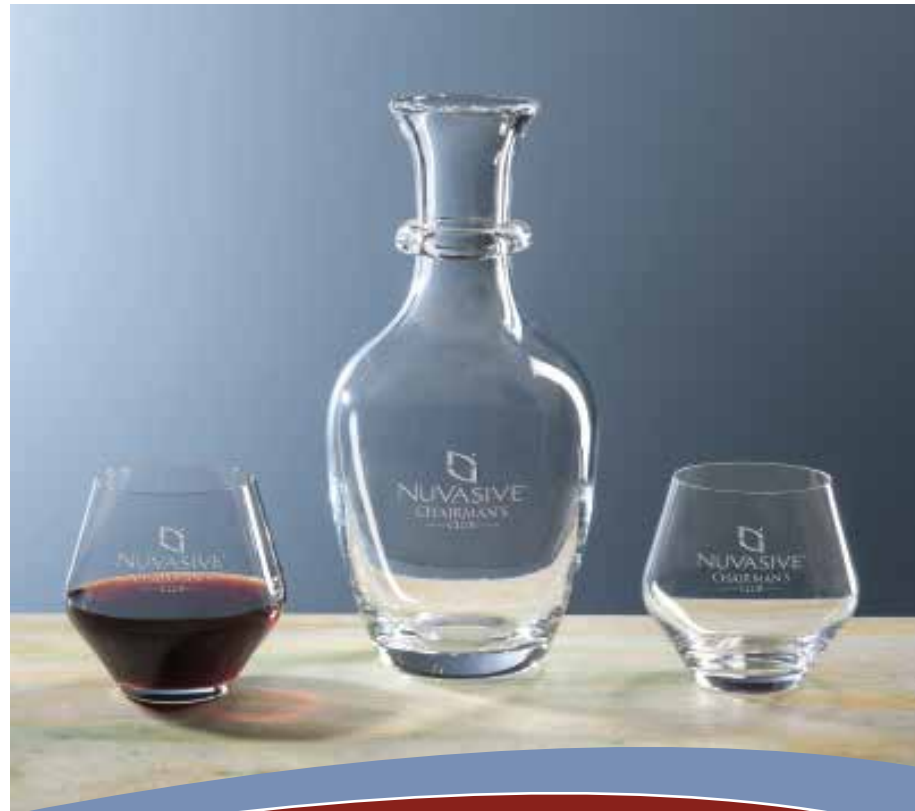

BARWARE & STEMWARE GIFT SETS