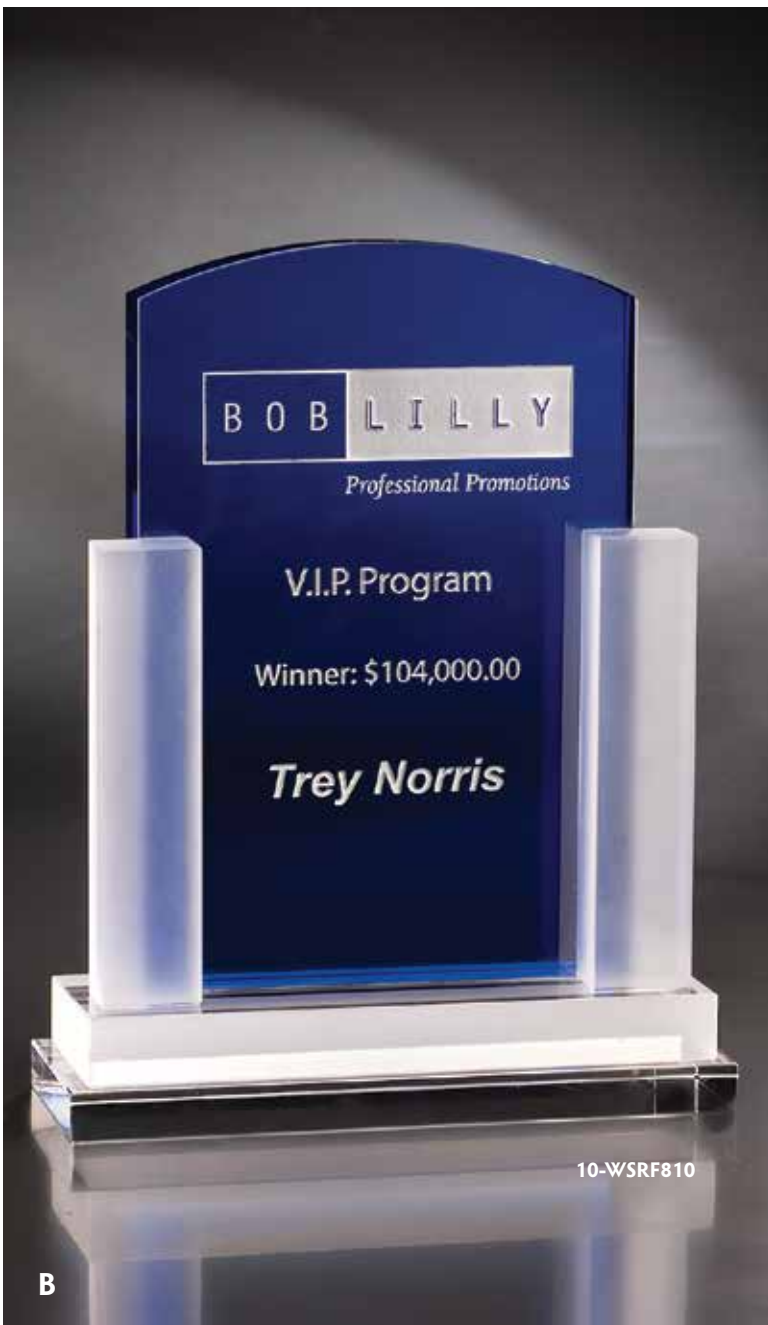

Item No.	Product Name	Material	Color	Dimensions	Etch Area	Wgt	1 - 5	6 - 11	12 - 24	
A	WSSH411	Seashore	Optic Crystal	Clear/Blue	4½"W × 11"H	3½"W × 7½"H	6.0	211.00	196.00	176.00
B	10-WSRF810	Reef	Optic Crystal	Blue/Frost	8"W × 10"H	4¼"W × 8¼"H	9.2	289.00	268.00	241.00

3c

Prices shown include deep etched logo & copy