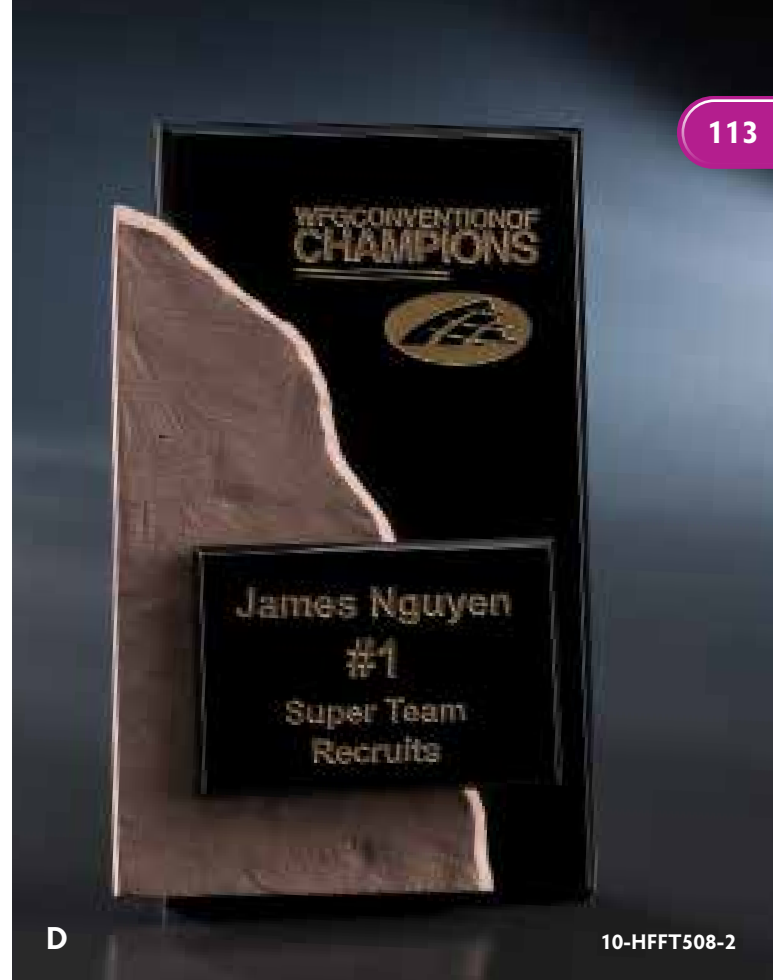

MODERN AWARD COLLECTION