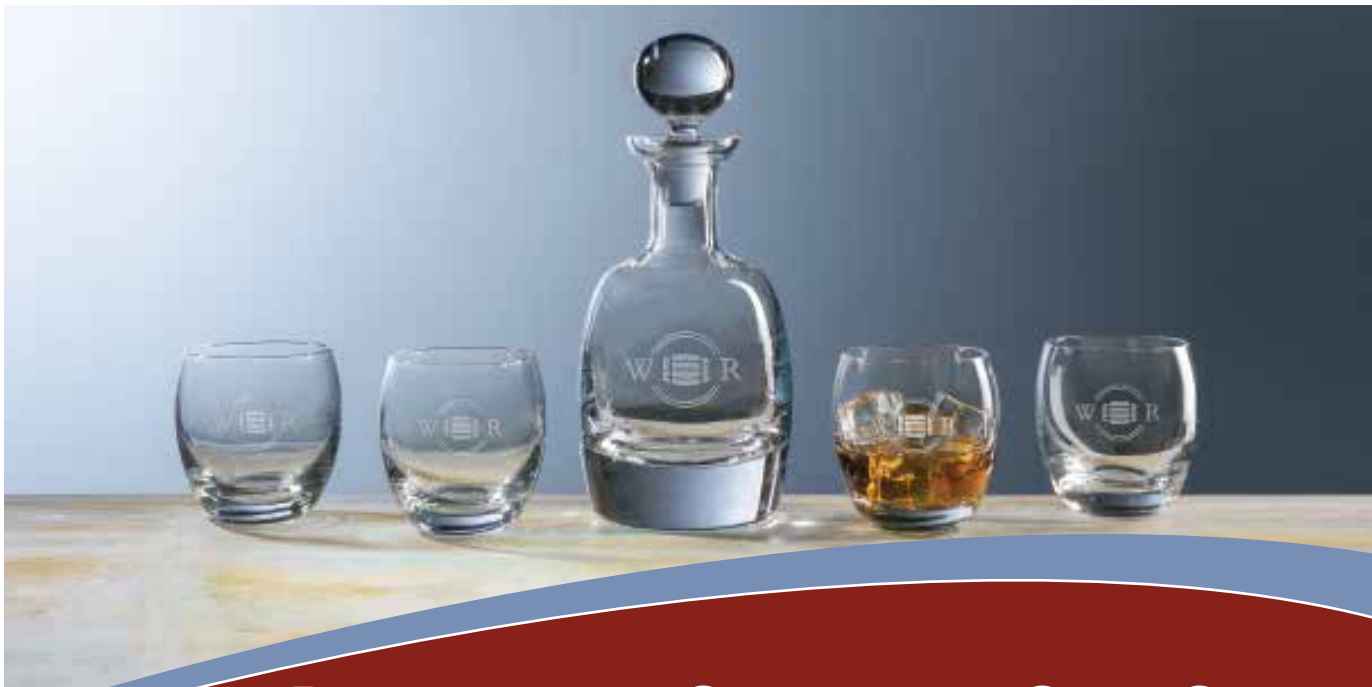

BARWARE & STEMWARE GIFT SETS