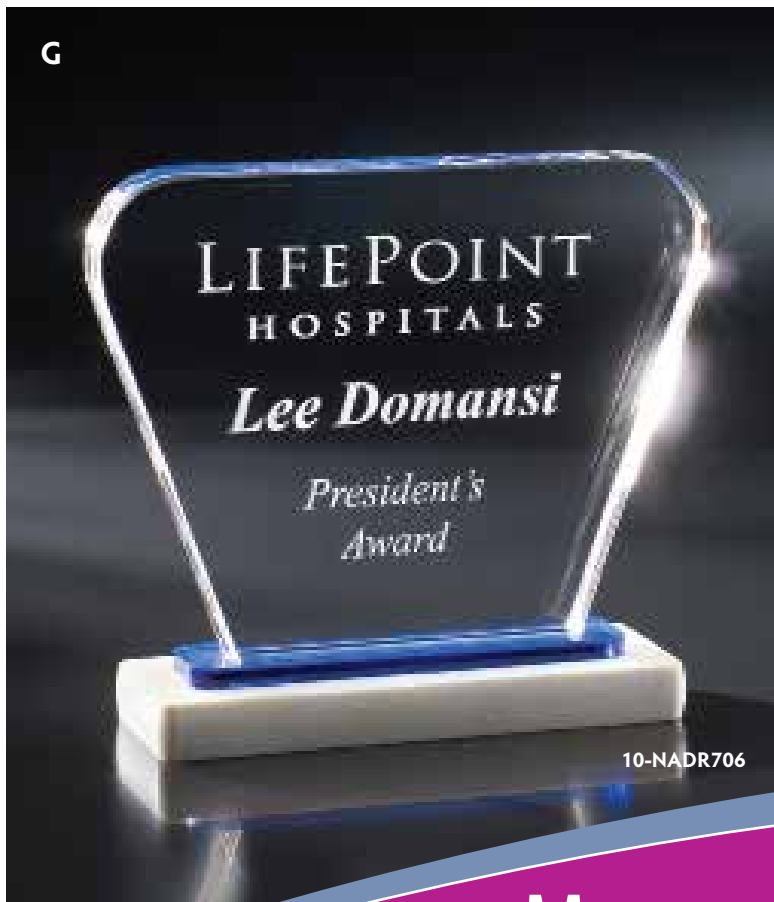

MODERN AWARD COLLECTION