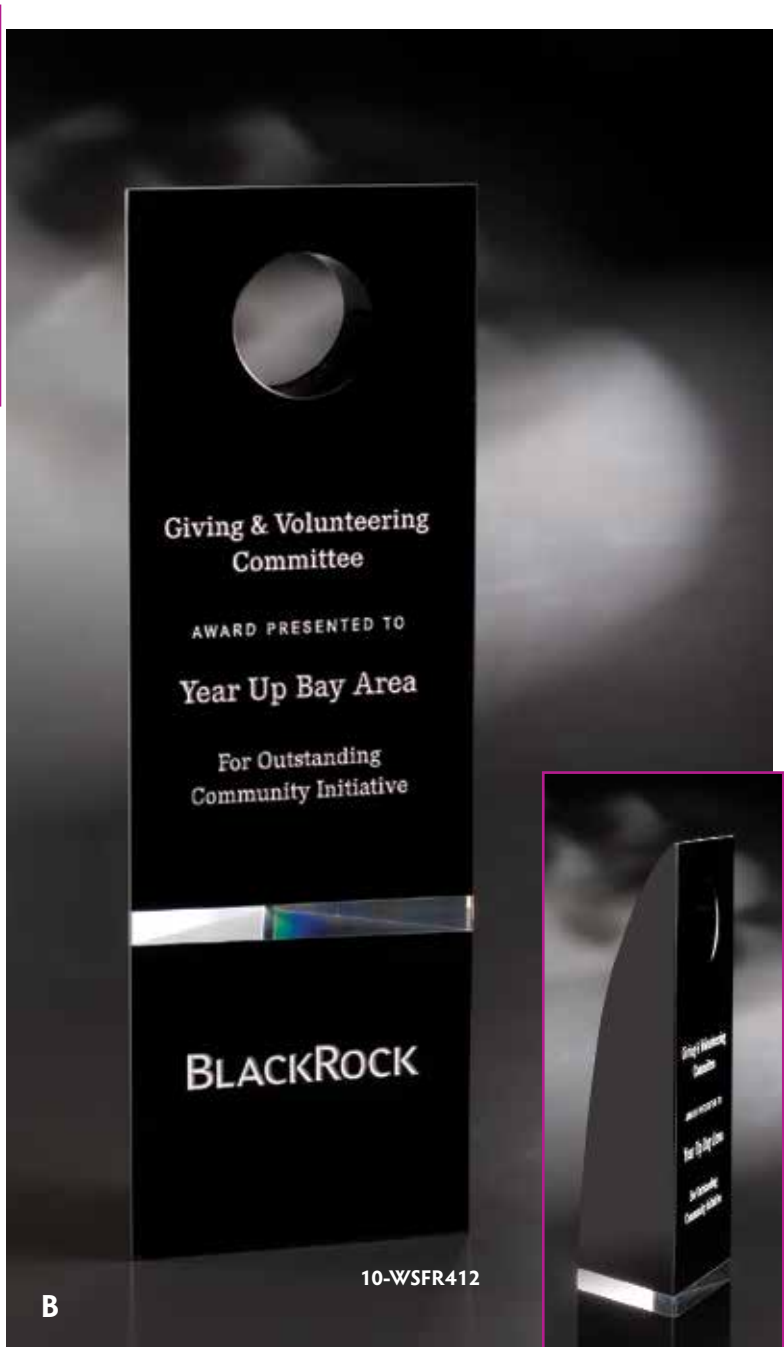

Item No.	Product Name	Material	Color	Dimensions	Etch Area	Wgt	1 - 5	6 - 11	12 - 24
A	10-NCEL310	Celestial	Optic Crystal	Clear	3 3/4"w x 10 1/4"H	3 1/2"w x 8"H	10.2	289.00	268.00	241.00
B	10-WSFR412	Freedom	Optic Crystal	Black	4"w x 12"H	Top 3 3/4"w x 5"H, Bottom 3 3/4"w x 3"H	6.6	278.00	258.00	232.00

3c

Prices shown include deep etched logo & copy