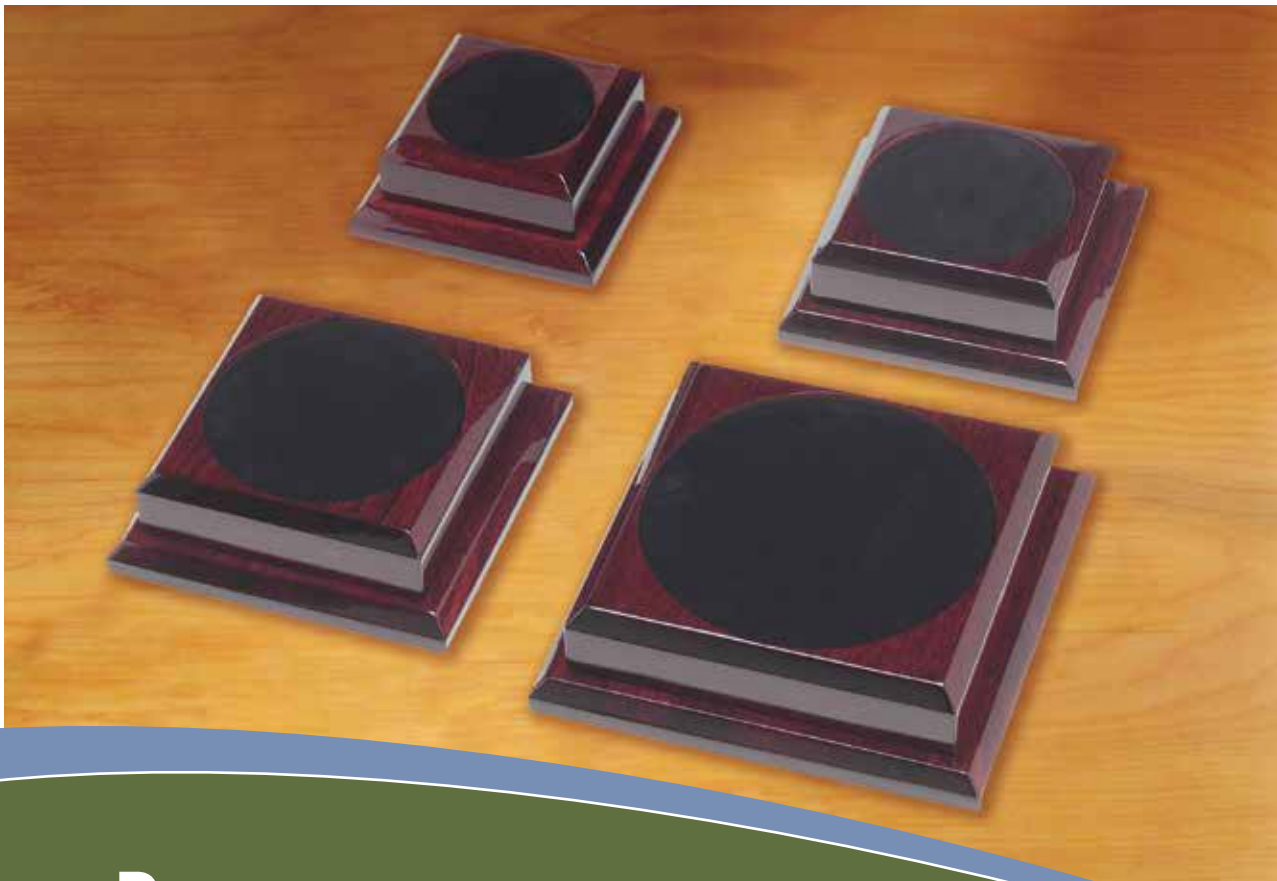

ROSEWOOD BASE ▼

The elegant Rosewood Base is made of solid rosewood, and features a hi-gloss "piano finish" and a round suede recess. Plain brass plate included. Please add $25 per plate for engraved award copy. Available in four sizes.

item #:	#11-008S	#11-008M	#11-008L	#11-008XL
dimensions:	7" sq × 3"h	8" sq × 3"h	9" sq × 3"h	11" sq × 3"h
suede recess:	4½" dia	5½" dia	6½" dia	8½" dia
all quantities	$75.00	$85.00	$100.00	$125.00
	c	c	c	c