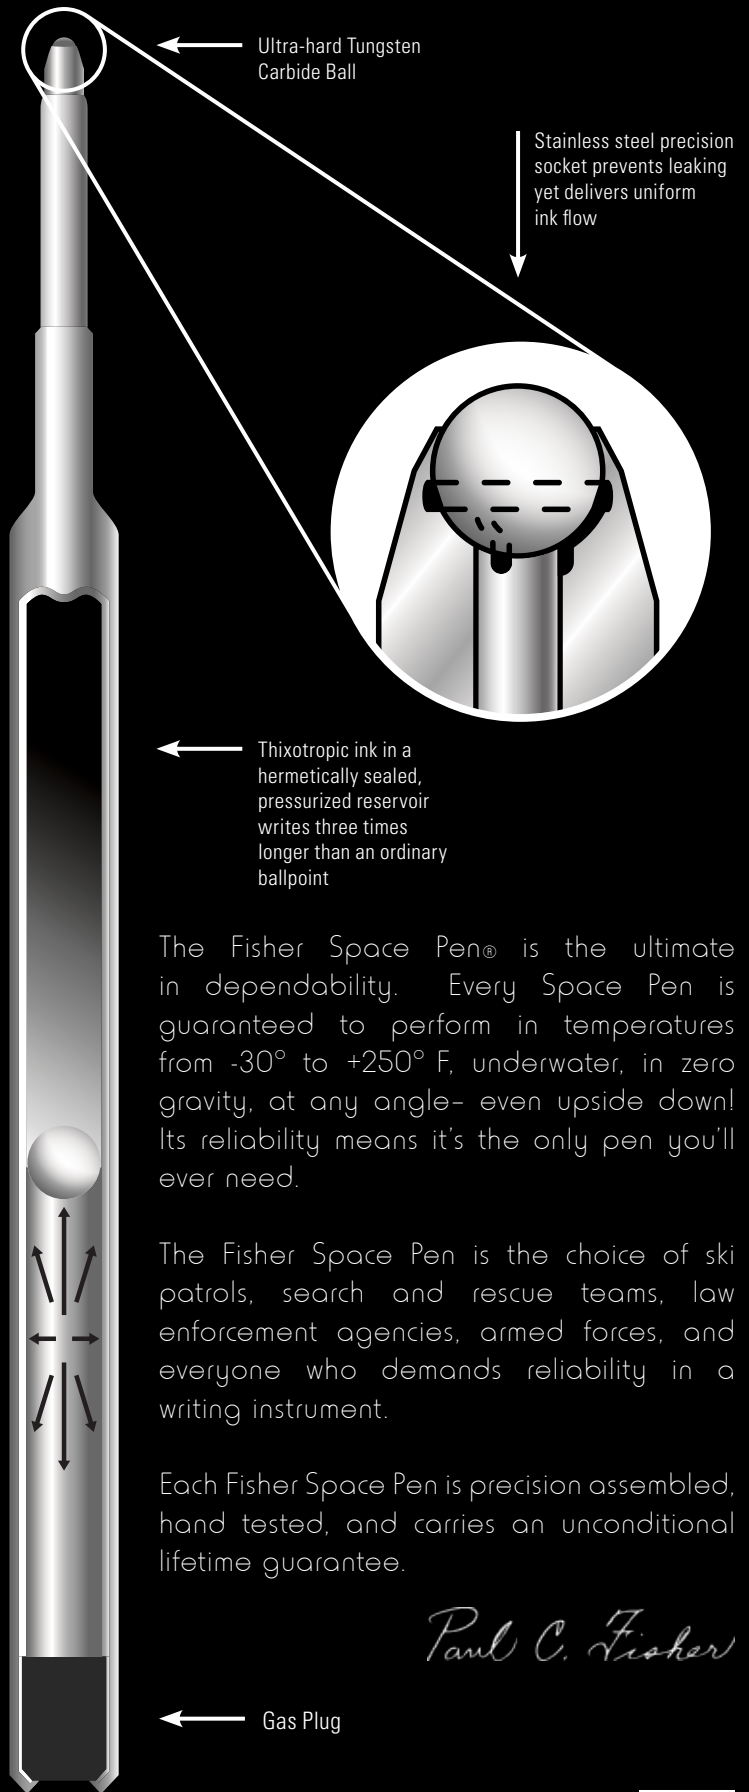

SEALED PRESSURIZED INK CARTRIDGE

Writes underwater, upside down, at any angle, from -30° F (-35° C) to +250° F (121° C), over grease, 3 times longer than the average pen, is environmentally friendly and is unconditionally guaranteed!

When astronauts began to explore the outer reaches of space, Paul Fisher realized that there was no existing pen which could perform in its freezing cold, boiling hot vacuum.

Countless experiments and a common sense approach to findings resulted in the invention of the sealed and pressurized Fisher Space Pen® cartridge and in 1967, after 18 months of rigorous testing by NASA, the Space Pen was selected for use by the astronauts.

Still used on manned space flights, the Fisher Space Pen is unconditionally guaranteed to give outstanding service both here on Earth and in space.

Sliding float separates ink from pressurized gas →

← Ultra-hard Tungsten Carbide Ball

↓ Stainless steel precision socket prevents leaking yet delivers uniform ink flow

← Thixotropic ink in a hermetically sealed, pressurized reservoir writes three times longer than an ordinary ballpoint

The Fisher Space Pen® is the ultimate in dependability. Every Space Pen is guaranteed to perform in temperatures from -30° to +250° F, underwater, in zero gravity, at any angle— even upside down! Its reliability means it's the only pen you'll ever need.

The Fisher Space Pen is the choice of ski patrols, search and rescue teams, law enforcement agencies, armed forces, and everyone who demands reliability in a writing instrument.

Each Fisher Space Pen is precision assembled, hand tested, and carries an unconditional lifetime guarantee.

Paul C. Fisher

← Gas Plug