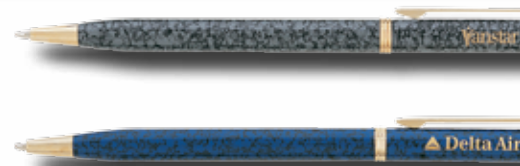

INK REFILL

Medium Point Black Ink.

Blue Ink Refill Available - Please add $0.12 (g)

IMPRINT AREA

Silkscreen: 1 3/4 x 5/8 (cap), 2 x 13/16 (barrel)

Engraving: 1 3/4 x 1/4 (cap), 2 x 1/4 (barrel)

IMPRINT NOTES

Laser engraved in gold. Laser chrome available with an addition charge of $0.18 (g) per pen.

	100	300	500	1000
M-562	$1.90	$1.70	$1.55	$1.45
M-564	$2.10	$1.90	$1.75	$1.65
M-568	$2.20	$2.00	$1.85	$1.75 c

2+ color imprint
2+ Color Imprint Available:
Add $30 (g) Setup
& $0.15 (g) Running Charge Per Pc.

blue ink
Blue Ink Refill Available.
Add $0.12 (g) Per Pc.