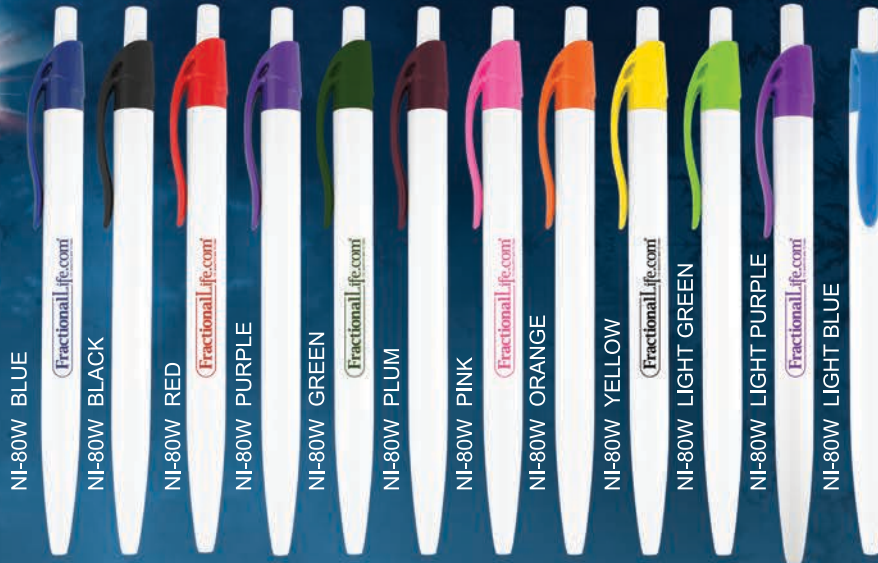

AGURROS | Consilenz

FEATURES:

- Silver Barrel
- Colored Clip
- Colored Rubber Grip

IMPRINT AREA:
1 1/2"W x 3/4"H

IMPRINT AREA:
1 1/2"W x 3/4"H

As low as
.18¢

Blue Ink Refills Available

500	1000	2500	5K	10K	25K
.25	.24	.22	.20	.19	.18