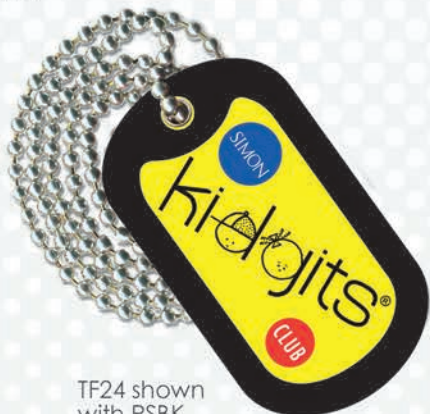

TF4 shown
with RSBK

ITEM	100	250	500	1000	2500	5000	10000	CODE
C30	0.32	0.32	0.32	0.32	0.32	0.32	0.28	6RS
C24	0.30	0.30	0.30	0.30	0.30	0.30	0.28	6RS
C4	0.10	0.10	0.10	0.10	0.10	0.10	0.09	6RS
BP	0.20	0.20	0.20	0.20	0.20	0.20	0.18	6RS
KR / ZP	0.10	0.10	0.10	0.10	0.10	0.10	0.09	6RS
RSBK	0.33	0.33	0.33	0.33	0.33	0.33	0.27	6TU
RSXX	0.41	0.41	0.41	0.41	0.41	0.41	0.34	6TU