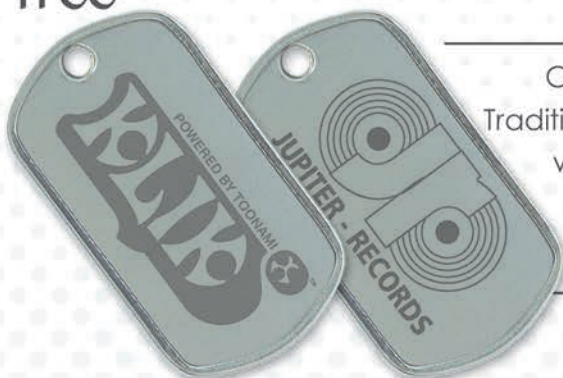

SET UP - \$31.25 (V) WAIVED AT 1000 PIECES

PRODUCTION: 12 BUSINESS DAYS

LASER ETCHED STEEL

TFSS

ULTRA DURABLE!

Classic look and smooth feel!
Traditional stainless steel dog tags
with laser etched logos, text,
or variable data. Choose
your attachment.