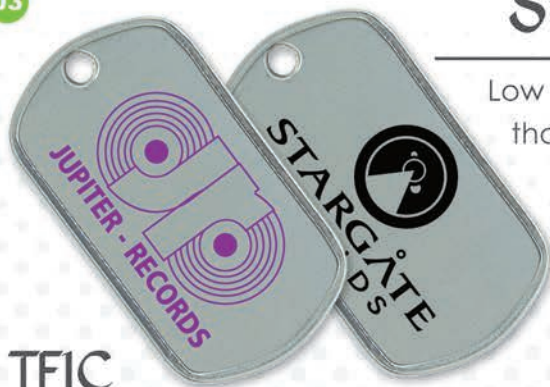

SWAG TAGS™

Low cost alternative designed for those times when a simple spot color imprint is all you need.

1 to 4 color pad printed with durable epoxy inks.

TFIC

One color Swag Tag™

ON A BUDGET?