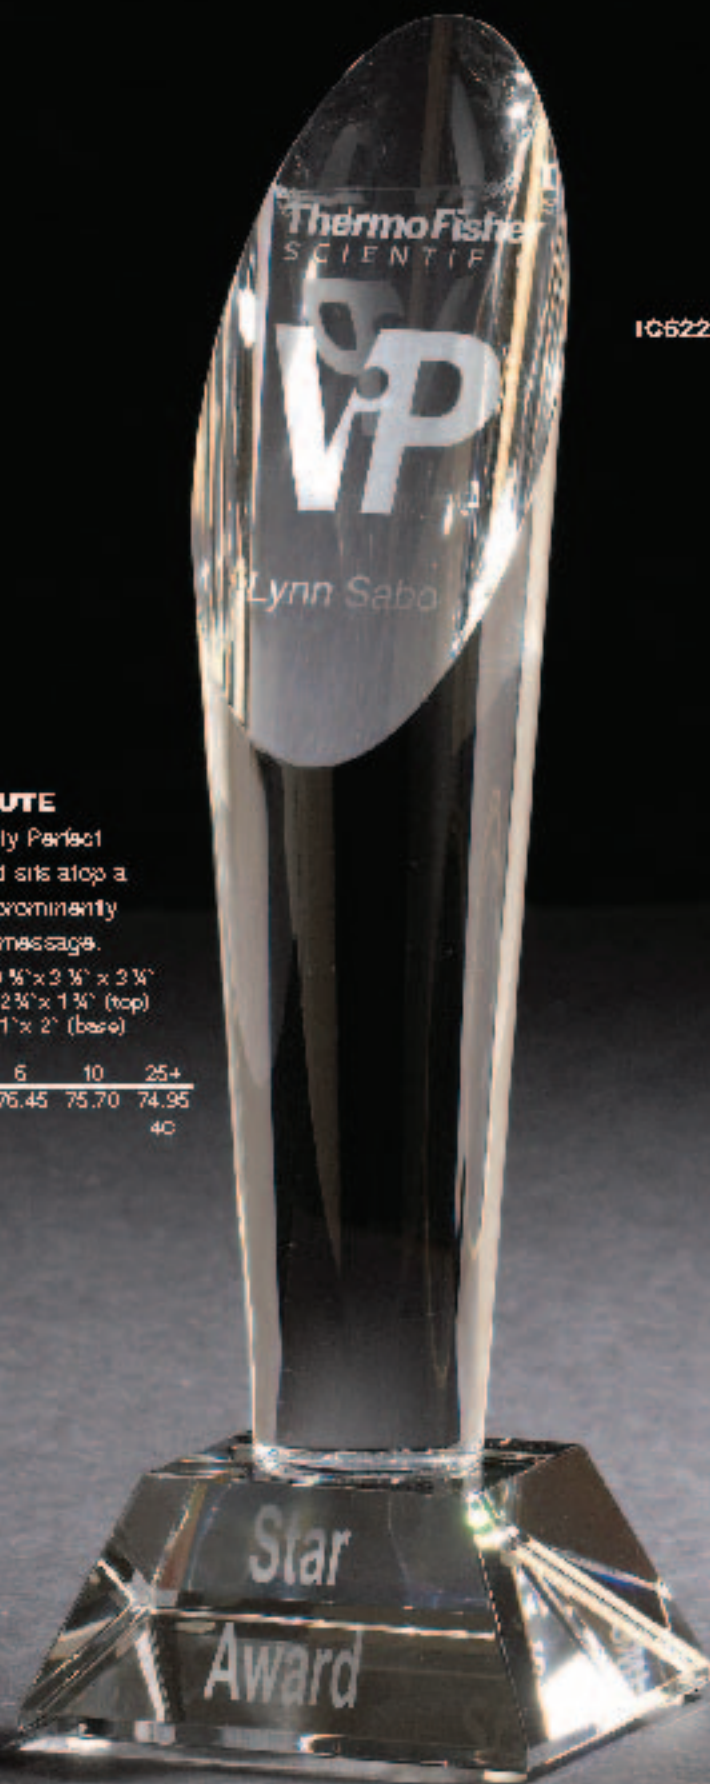

IC6221

IC6221 TRIBUTE

A robust Optically Perfect cylindrical award sits atop a beautiful base, prominently displaying your message.

DIMENSIONS: 10 3/4" x 3 3/8" x 3 3/8"

IMPRINT AREA: 2 3/4" x 1 3/4" (top)