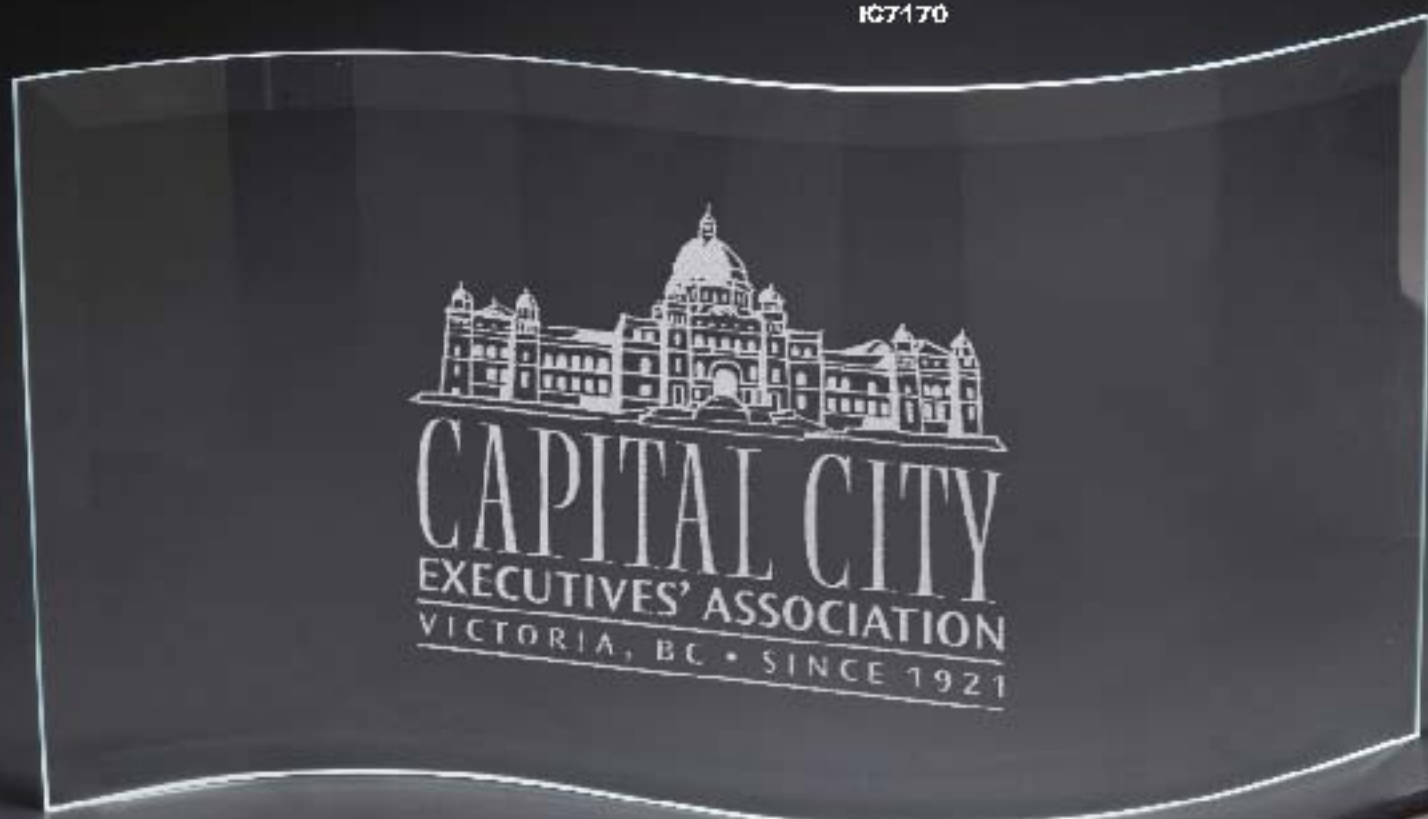

IC7170

IC7170
DOUBLE CRESCENT

Double the impact with this
beveled "S" curve award in
clear glass.

DIMENSIONS: 7" x 13 1/2" x 3/16" thick glass
IMPRINT AREA: 11" x 5 1/2"

QTY.	3	6	10	25+
IC7170	51.95	50.95	50.45	49.95
				40

Color Fill Available
(See Pg. 26)

Price includes sand etch imprint on glass, one location. SET UP $50 (C) logo or straight-line copy, per image and location. Only metallic silver or metallic gold color(s) available.
Prices in this catalog are effective at time of publication. Current product pricing is available on our website and
industry-specific search tools that provide supplier-carried pricing and those prices will prevail.
Unless otherwise specified on your P.O., we will imprint in the direction/location shown here.