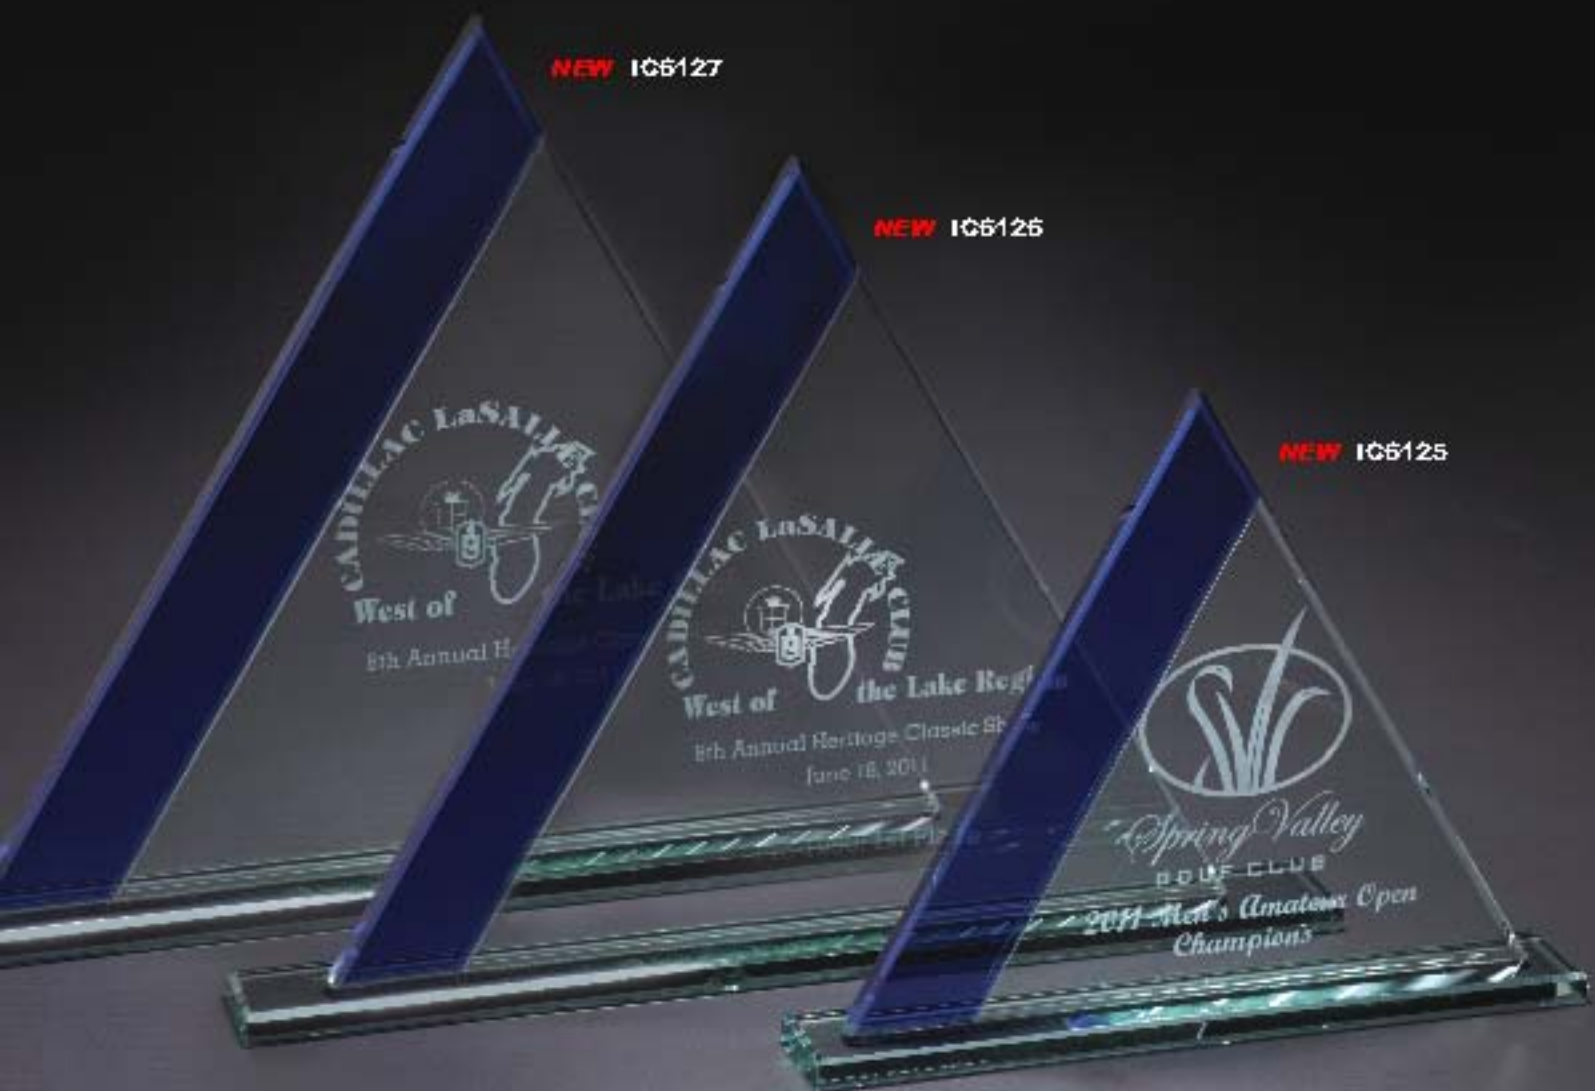

NEW IC6127

NEW IC6126

NEW IC6125

IC6125, IC6126, IC6127

ASCEND

They've climbed to the top of the pack; award them with a piece that says, "You've made it!" Beveled edges and blue accents showcase your message.

IC6127-LARGE

DIMENSIONS: 12" x 14 1/2" x 1 1/2"
IMPRINT AREA: 5 1/2" x 5"

IC6126-MEDIUM

DIMENSIONS: 10" x 12" x 1 1/2"
IMPRINT AREA: 4 1/2" x 4"

IC6125-SMALL

DIMENSIONS: 8" x 10" x 1 1/2"
IMPRINT AREA: 3 1/2" x 3"

QTY.	1	6	10	25+
IC6127	92.95	91.45	90.70	89.95
IC6126	82.95	81.45	80.70	79.95
IC6125	72.95	71.45	70.70	69.95
				40

Price includes sand etch imprint on glass, one location. SETUP $50 (C) logo or straight letter copy, per image and location. Glass color fill extra, see general info. Prices in this catalog are effective at time of publication. Current product pricing is available on our website and industry specific search tools that provide supplier certified pricing and those prices will prevail. Unless otherwise specified on your P.O., we will imprint in the direction/location shown here.