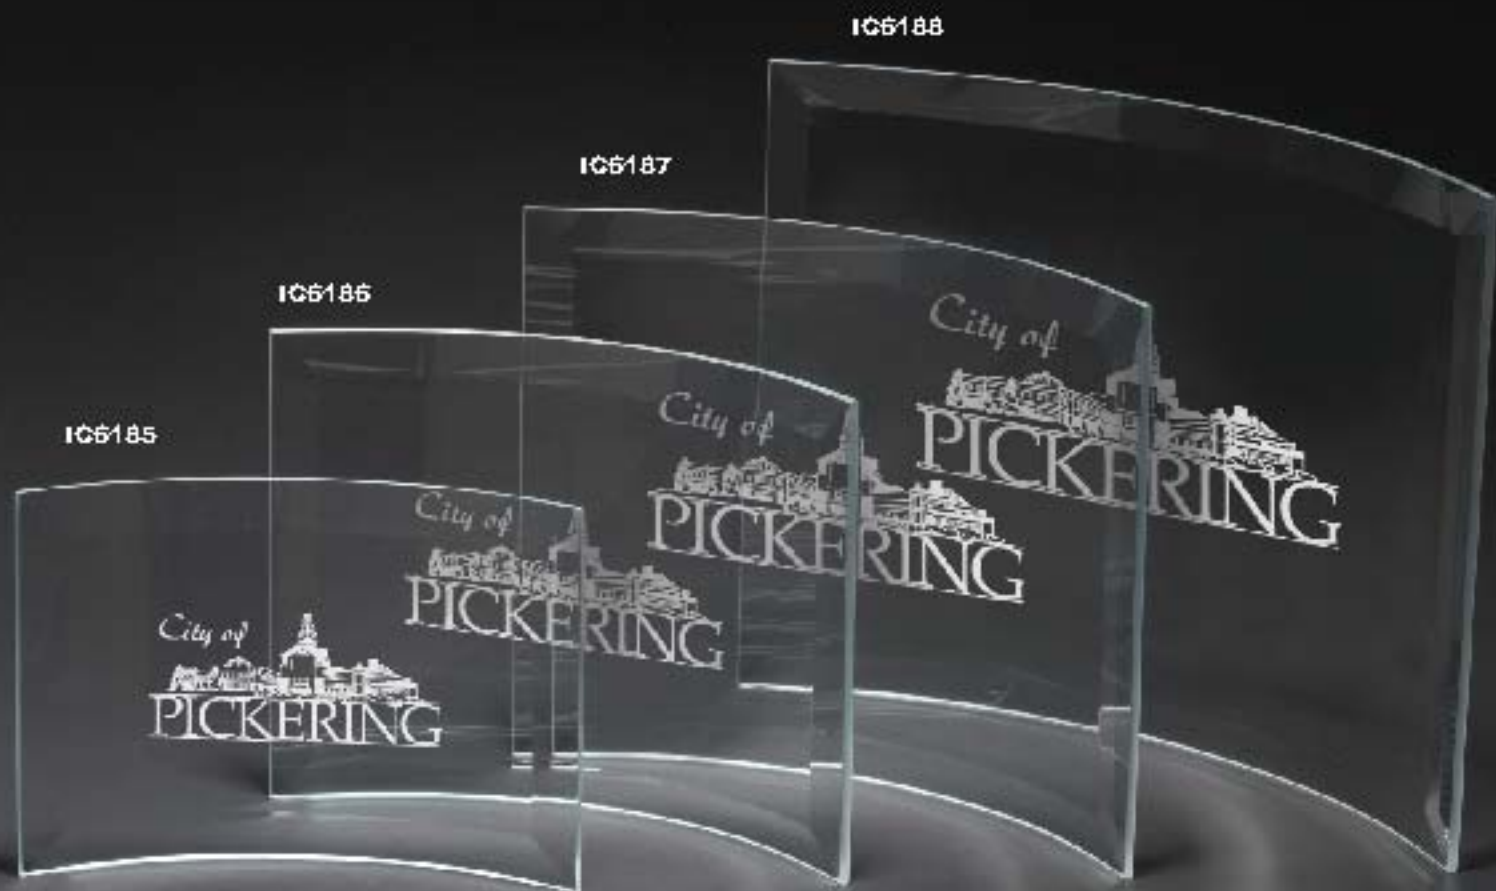

**IC6188, IC6187, IC6186, IC6185
THE CRESCENT
COLLECTION**

This curved glass collection is beautifully rendered with a beveled border for a budget friendly award.

IC6188-EXTRA LARGE
DIMENSIONS: 8" x 10" x 3/8"
IMPRINT AREA: 8 1/2" x 7"

IC6187-LARGE
DIMENSIONS: 6" x 8" x 3/8"
IMPRINT AREA: 6 1/2" x 5"

IC6186-MEDIUM
DIMENSIONS: 5" x 7" x 3/8"
IMPRINT AREA: 5 1/2" x 4"

IC6185-SMALL
DIMENSIONS: 4" x 6" x 3/8"
IMPRINT AREA: 4 1/2" x 3"

QTY.	6	10	25	50+
IC6188	30.95	30.45	30.20	29.95
IC6187	28.95	28.45	28.20	27.95
IC6186	26.95	26.45	26.20	25.95
IC6185	24.95	24.45	24.20	23.95

4C

Pg. 21

Price includes sand etch imprint, on glass, one location. SET UP $50 (C) logo or straight letter copy, per image and location. Only metallic silver or metallic gold colorfill available. Prices in this catalog are effective at time of publication. Current product pricing is available on our website and industry specific search tools that provide supplier certified pricing and those prices will prevail. Unless otherwise specified on your P.O., we will imprint in the direction/location shown here.