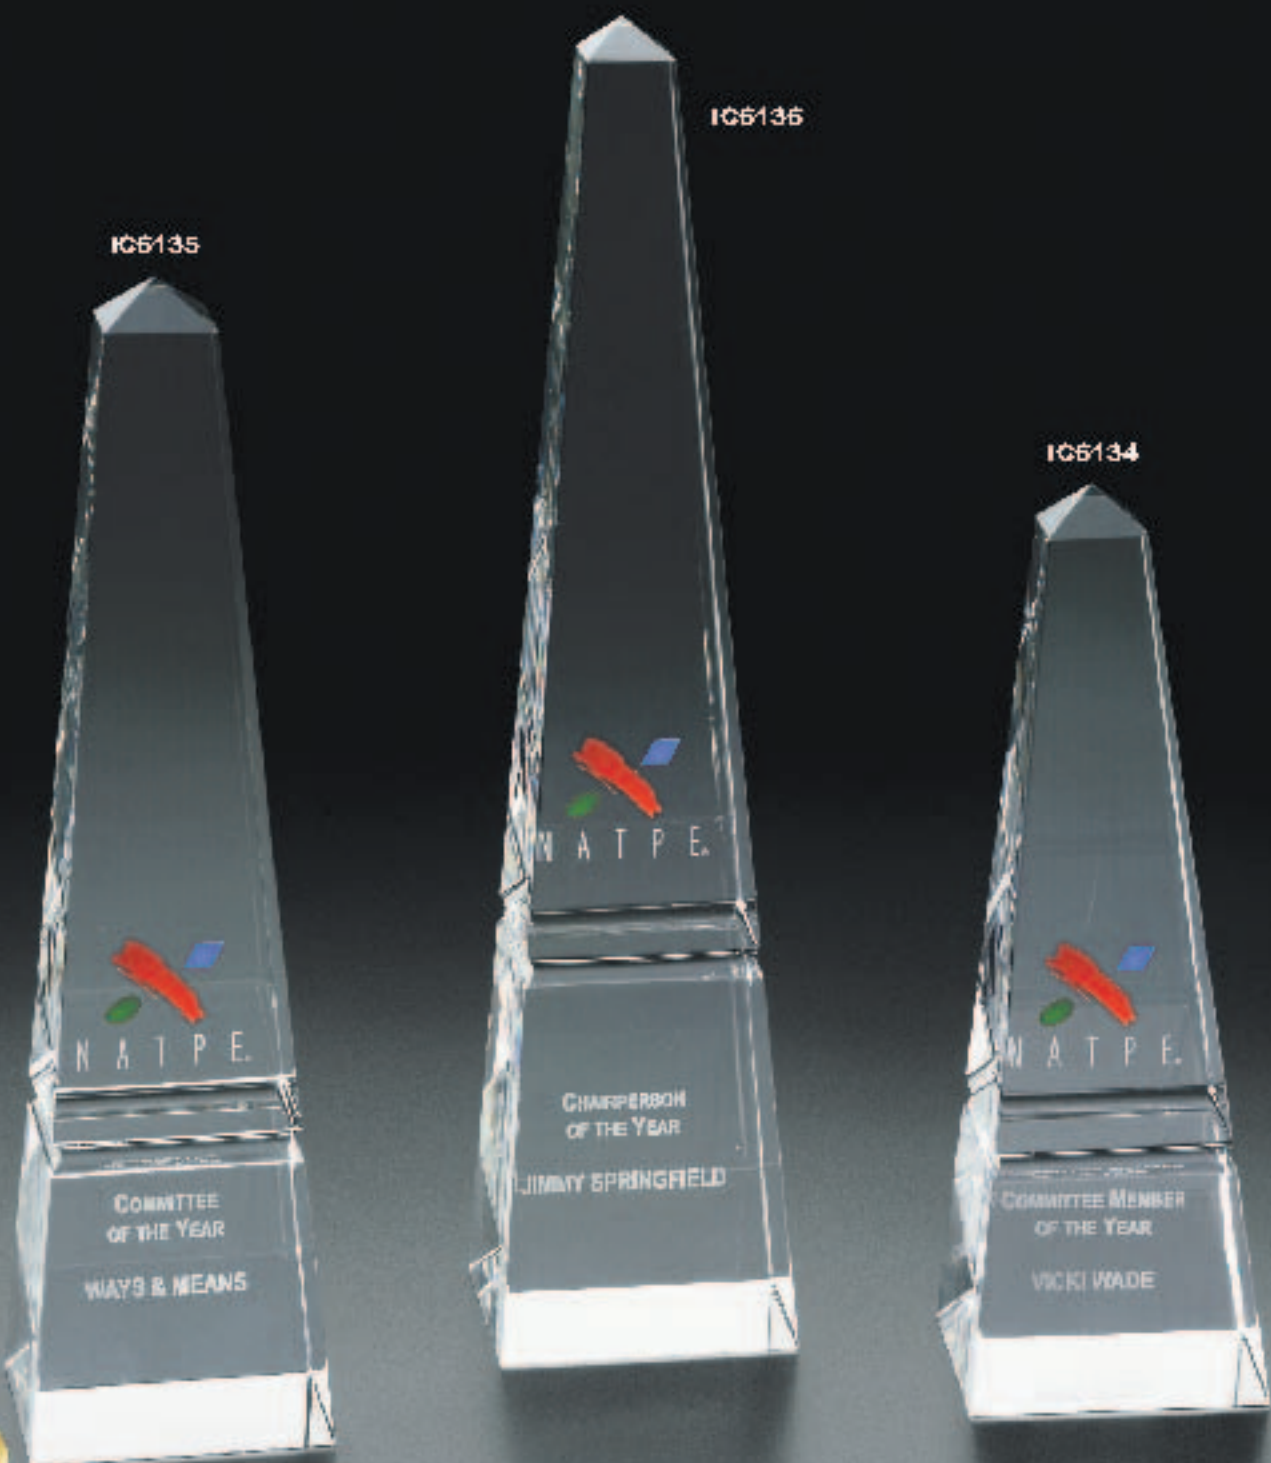

**IC6136, IC6135, IC6134
THE APEX COLLECTION**

This Optically Perfect crystal is cut and polished to assure accomplishment does not go unrewarded.

IC6136-LARGE

DIMENSIONS: 12" x 2 3/4" x 2 3/4"
IMPRINT AREA: 2 3/4" x 1 3/4" (top)
IMPRINT AREA: 1 3/4" x 1 3/4" (bottom)

IC6135-MEDIUM

DIMENSIONS: 9 1/2" x 2 1/4" x 2 1/4"
IMPRINT AREA: 2 1/4" x 1 1/4" (top)
IMPRINT AREA: 1" x 1 3/4" (bottom)

IC6134-SMALL

DIMENSIONS: 7 3/4" x 2 3/4" x 2 3/4"
IMPRINT AREA: 2 3/4" x 1 1/4" (top)
IMPRINT AREA: 3/4" x 1 3/4" (bottom)

QTY.	1	6	10	25+
IC6136	163.95	161.95	160.95	159.95
IC6135	138.95	136.95	135.95	134.95
IC6134	108.95	106.95	105.95	104.95

40

Price includes sand etch imprint on glass, one location. SETUP $30 (C) logo or straight letter copy, per image and location. Glass colorfill extra, see general info. Prices in this catalog are effective at time of publication. Current product pricing is available on our web site and industry specific search tools that provide supplier certified pricing and these prices will prevail. Unless otherwise specified on your P.O., we will imprint in the direction/location shown here.