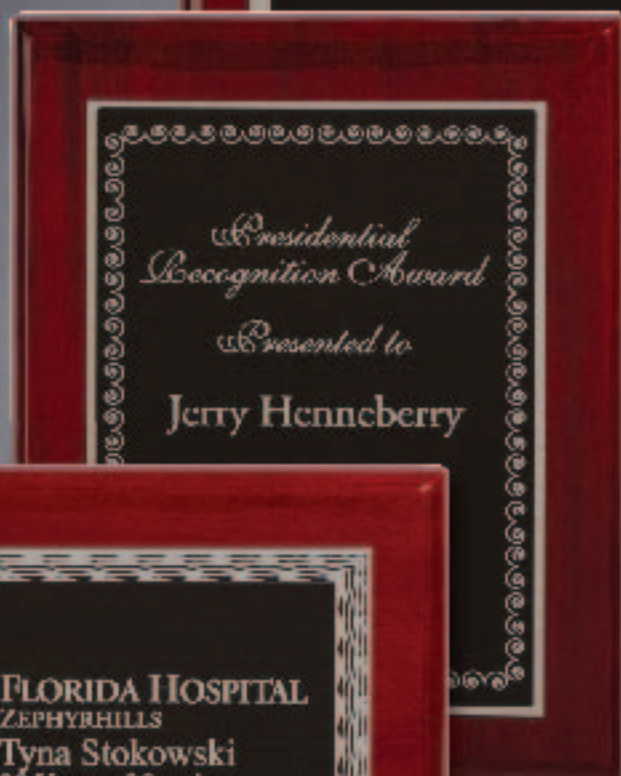

NEW IC3561
8" x 10" x 3/4"