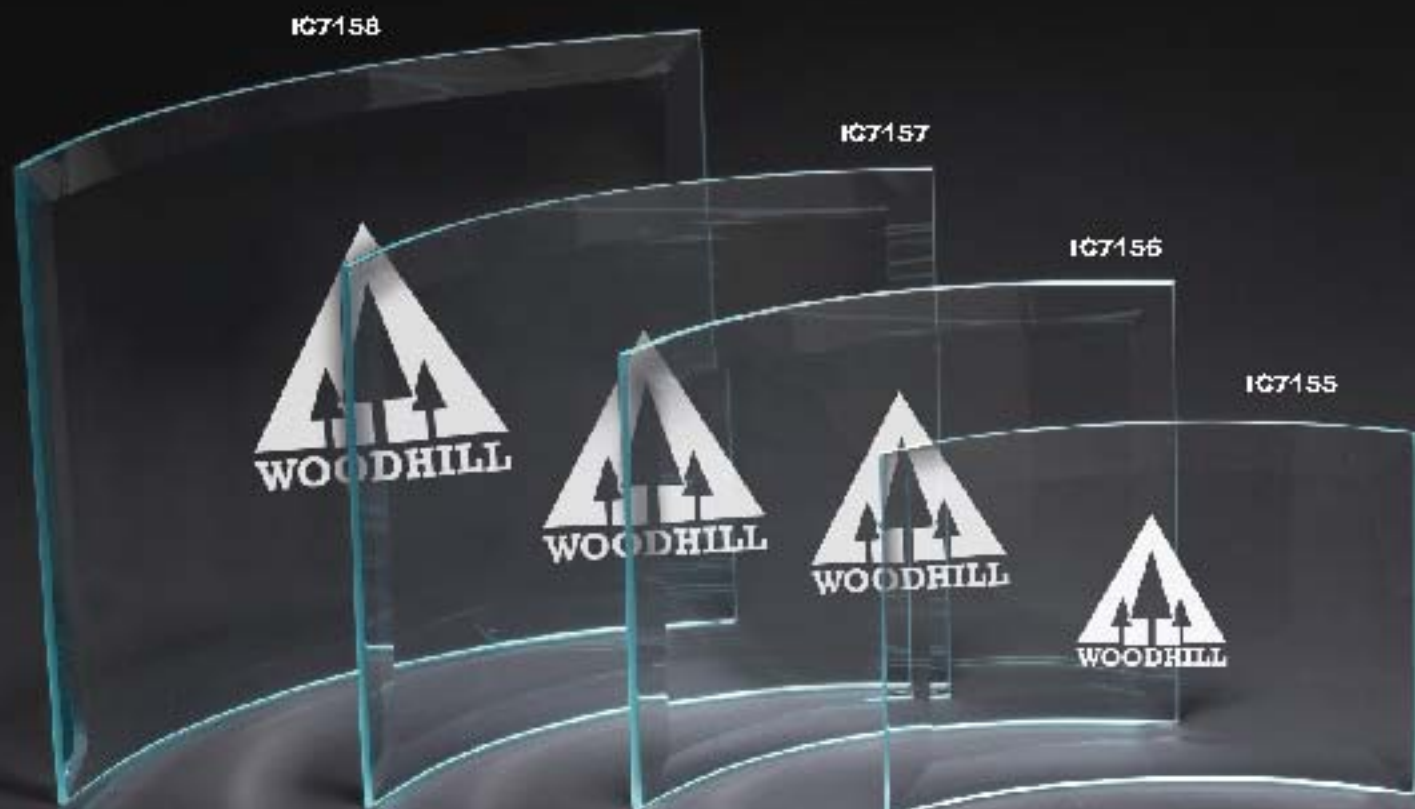

**IC7158, IC7157, IC7156, IC7155
THE CHRONICLE
COLLECTION**

These curved Jade Glass awards allow for ample imprint area to get your corporate message across.

IC7158-LARGE
DIMENSIONS: 7" x 10" x 3/16"
IMPRINT AREA: 5 1/2" x 8"

IC7157-MEDIUM
DIMENSIONS: 6" x 8" x 3/16"
IMPRINT AREA: 4 1/2" x 6"

IC7156-SMALL
DIMENSIONS: 5" x 7" x 3/16"
IMPRINT AREA: 3 1/2" x 5 1/2"

IC7155-EXTRA SMALL
DIMENSIONS: 4" x 6" x 3/16"
IMPRINT AREA: 3" x 4 1/2"

QTY.	6	10	25	50+
IC7158	25.95	25.45	25.20	24.95
IC7157	23.95	23.45	23.20	22.95
IC7156	20.95	20.45	20.20	19.95
IC7155	18.95	18.45	18.20	17.95

40

Price includes sand etch imprint on glass, one location. SETUP $30 (C) logo or straight letter copy, per image and location.
ONLY Metallic Silver or Metallic Gold colorfill available, see general info. Prices in this catalog are effective at time of publication.
Current product pricing is available on our web site and industry specific search tools that provide supplier certified pricing and these prices will prevail.
Unless otherwise specified on your P.O., we will imprint in the direction/location shown here.