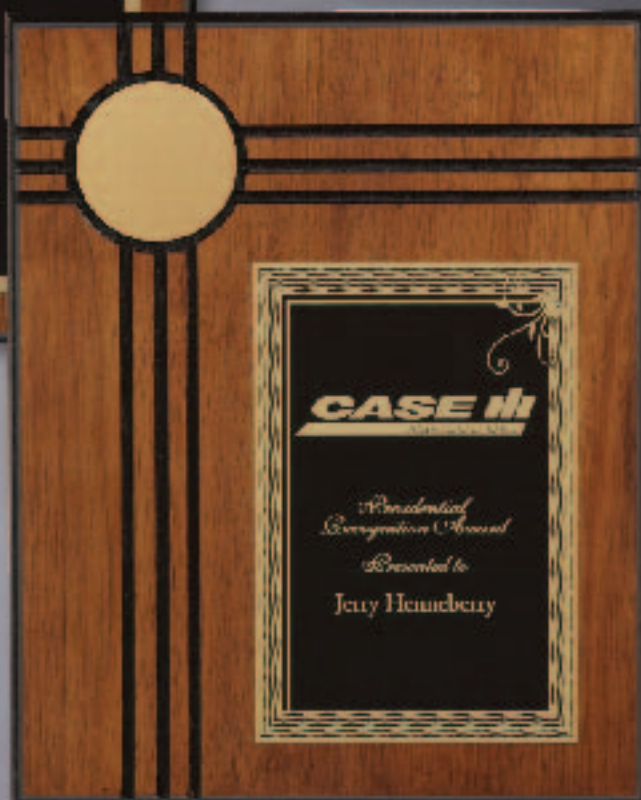

NEW IC3581
10" x 12" x 3/4"

NEW IC3580
8" x 10" x 3/4"

FOUR COLOR
AVAILABLE ON ALL PLAQUES

IC3580 1, IC35800

DERBY

Distinctively detailed with dark accents, these walnut plaques pay proper tribute to your company message or honored employee.