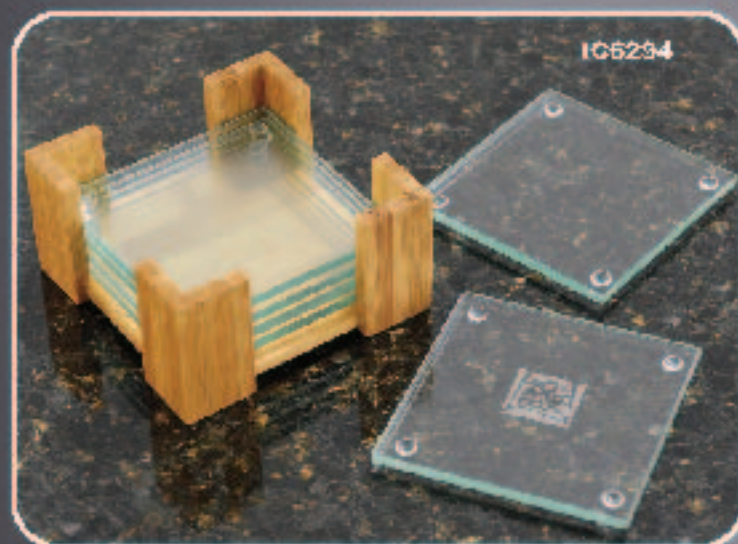

DIMENSIONS: 5" x 5" x 2.3" (set)
HOLDS: 2" x 3" (picture)
IMPRINT AREA: 3" x 2"

QTY.	6	10	25	50+
F107	20.95	20.45	20.20	19.95

4C

IC6294

IC6294 BAMBOO COASTER SET

Six glass coasters with rubber feet in an eco-friendly, attractive bamboo holder.