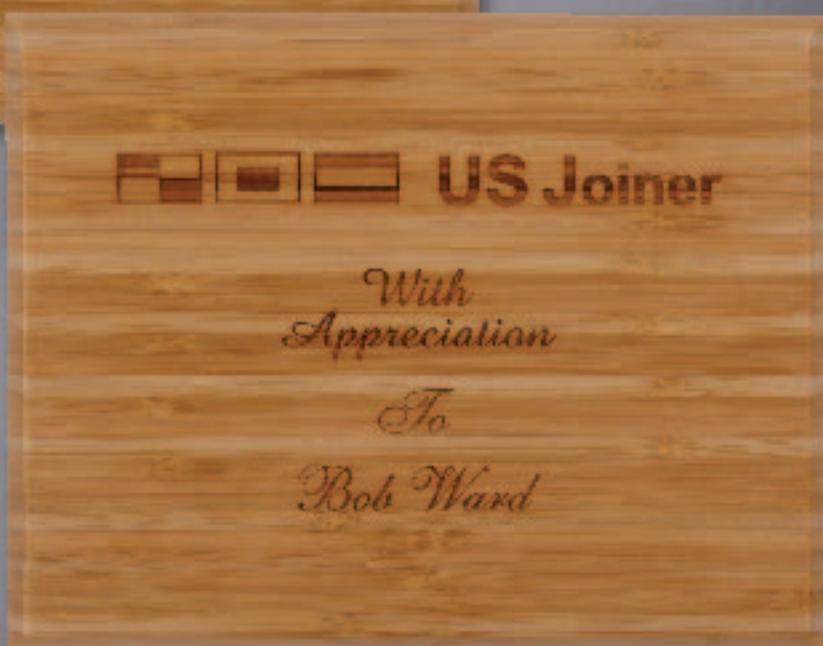

IC3586, IC3585

RENEWAL

Making an achievement toward sustainable change has never been easier. Our bamboo plaques are perfect for any customer with a "green" need.

IC3586, IC3586PC-LARGE

DIMENSIONS: 8" x 10" x 3/4"
IMPRINT AREA: 6" x 8" (plate)

IC3585, IC3585PC-MEDIUM

DIMENSIONS: 7" x 9" x 3/4"
IMPRINT AREA: 5" x 7" (plate)

QTY.	1	6	10	25+
IC3586	51.95	50.95	50.45	49.95
IC3586PC	51.95	50.95	50.45	49.95
IC3585	41.95	40.95	40.45	39.95
IC3585PC	41.95	40.95	40.45	39.95
				40

Price includes laser image in one location on bamboo. SET UP $50 (G) per image and location. For four color process, price includes four color process imprint in one location on white plate. SET UP $50 (G) per image and location.

Prices in this catalog are effective at time of publication. Current product pricing is available on our website and industry specific search tools that provide supplier certified pricing and these prices will prevail.

Unless otherwise specified on your P.O., we will imprint in the direction/location shown here.