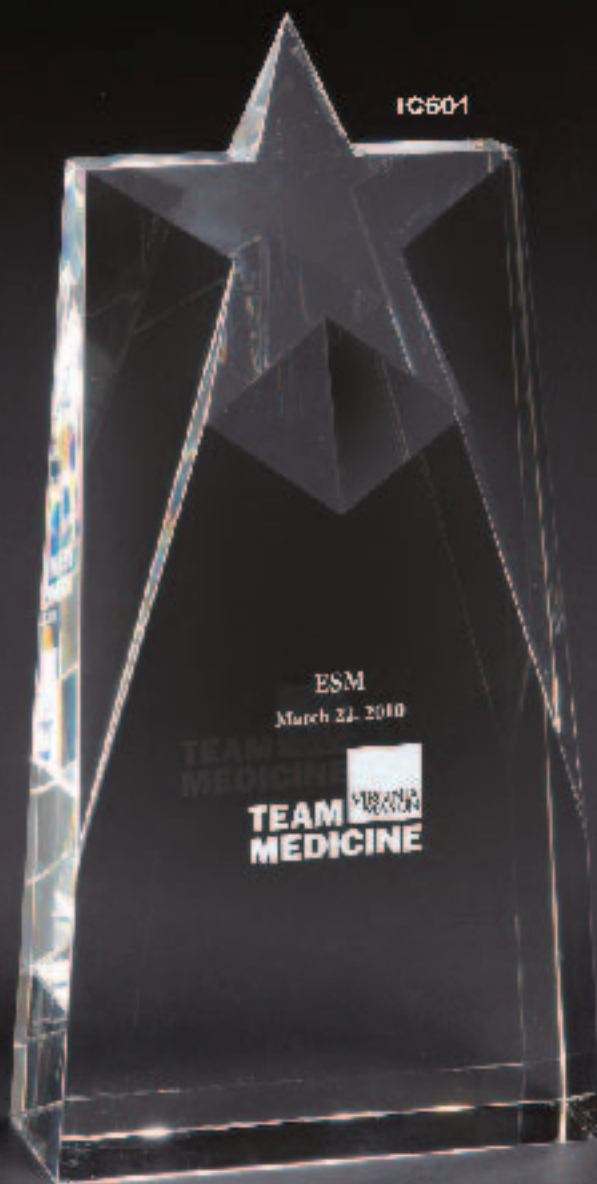

IC602

IC601

**IC602, IC601
CELESTIAL EVENT**

Encourage on-going, all-star performance by awarding this breathtakingly beautiful star. Rising on an arcing base of Optically Perfect glass, these stars are precision cut to outshine all others.