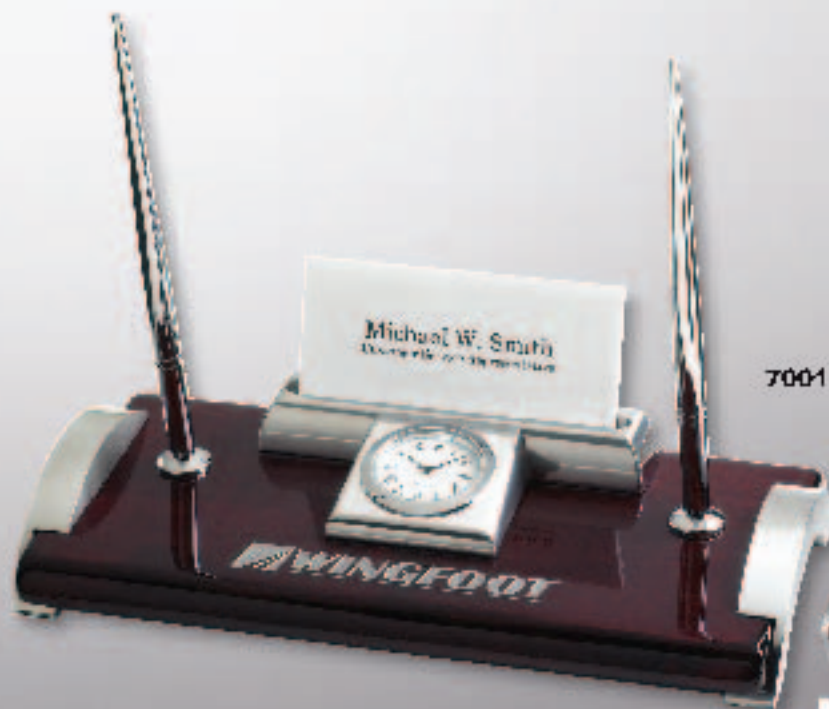

**7001
AMBASSADOR**

A pinnacle of design and function! Access the time, two ink pens, and your business cards quickly and conveniently with this stylish and essential desk set.

DIMENSIONS: 8" x 6 1/2" x 4"
IMPRINT AREA: 1/2" x 3"

QTY.	3	6	10	25+
7001	61.95	60.95	60.45	59.95

4C