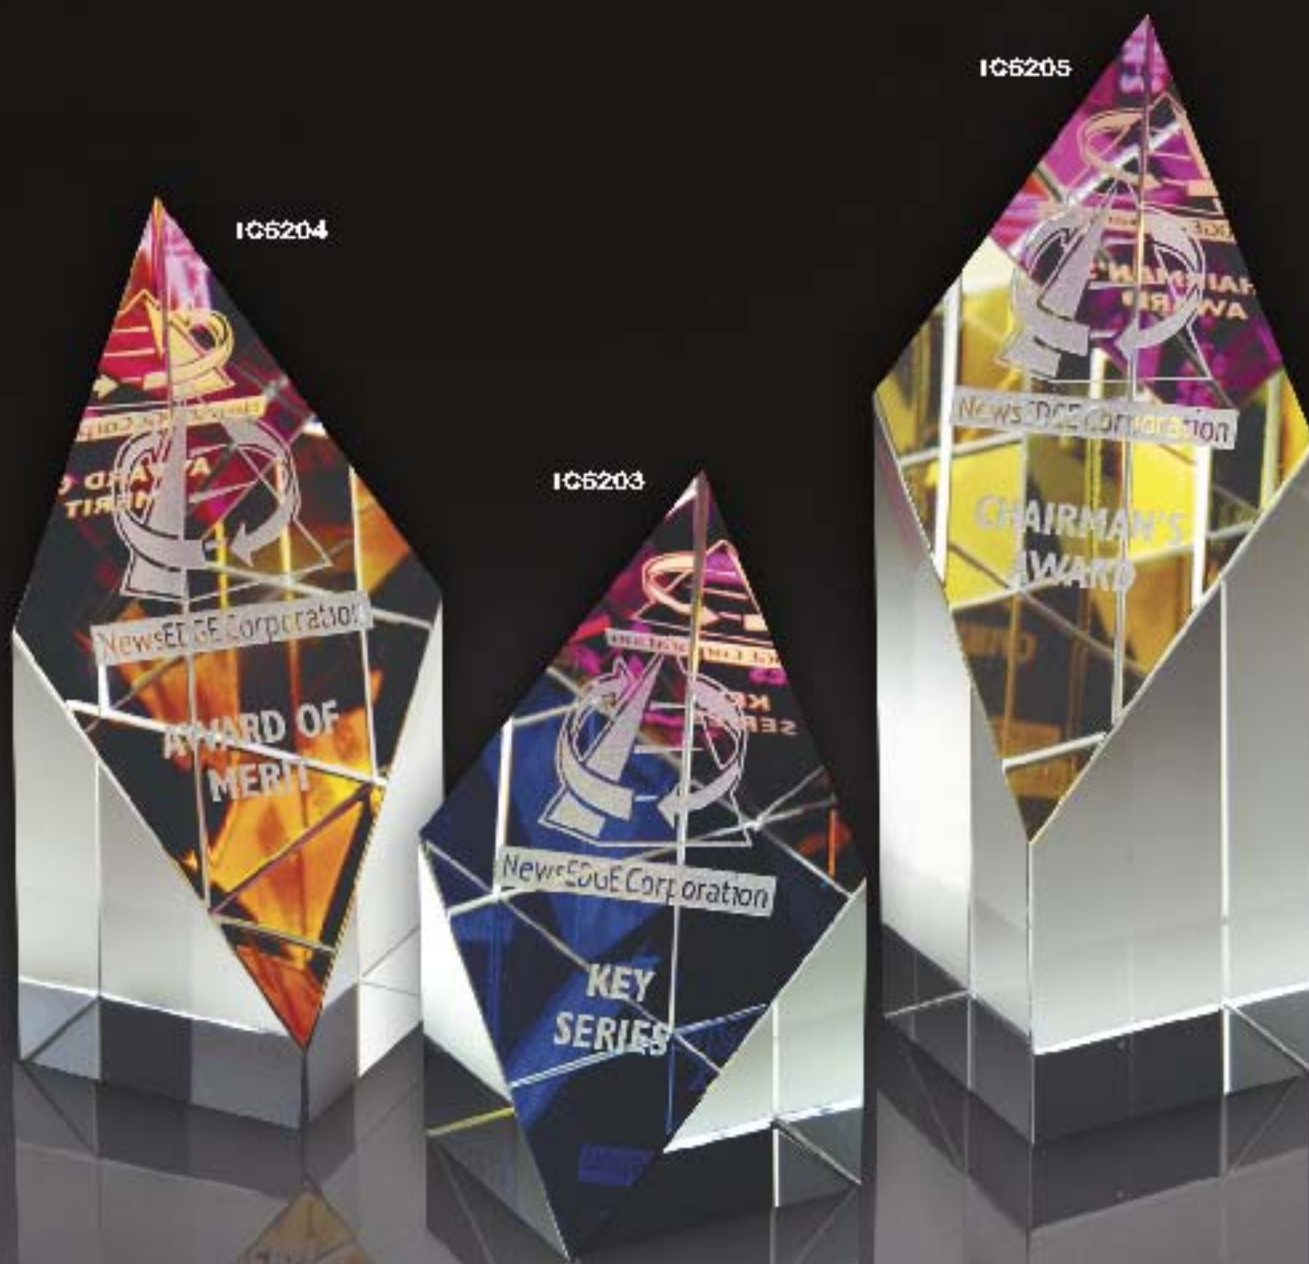

MORE UPGRADE
 See website for details.

COLOR FILL
 AVAILABLE
 See Pg. 26

**IC6205, IC6204, IC6203
THE PRISM
COLLECTION**

This Optically Perfect award is sliced and polished like a diamond and then topped with dichroic material, creating a dazzling backdrop for your corporate message.