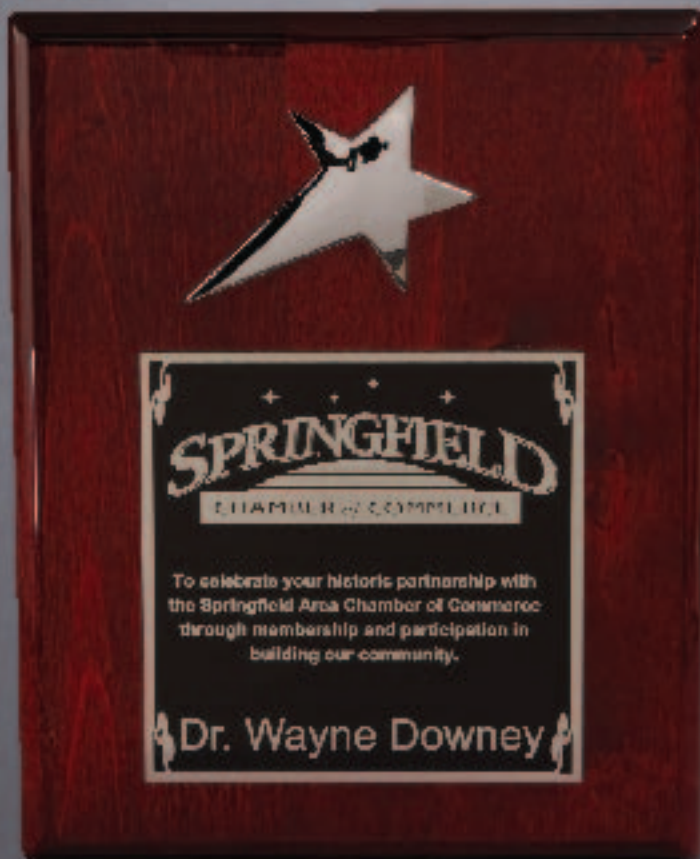

IC3550

IC3602 LAUD

This solid rosewood plaque with chrome star will fit with every décor.

DIMENSIONS: 10" x 8" x 1"
IMPRINT AREA: 5" x 5" (plate)

QTY:	3	6	10	25+
IC3602	41.95	40.95	40.45	39.95

4C

BOX UPGRADE
See website for details.

IC3540, IC3550- Price includes engraving and laser etching in one location on glass. NET UP $90 ($5) per image and location. Glass color/finish, see general information.

IC3602- Price includes laser image on star in one location. NET UP $90 ($5) per image and location.

Prices in this catalog are effective at time of publication. Current product pricing is available on our website and industry specific search tools that provide supplier or third pricing and those prices will prevail.

Unless otherwise specified on your P.O., we will imprint in the direction/location shown here.