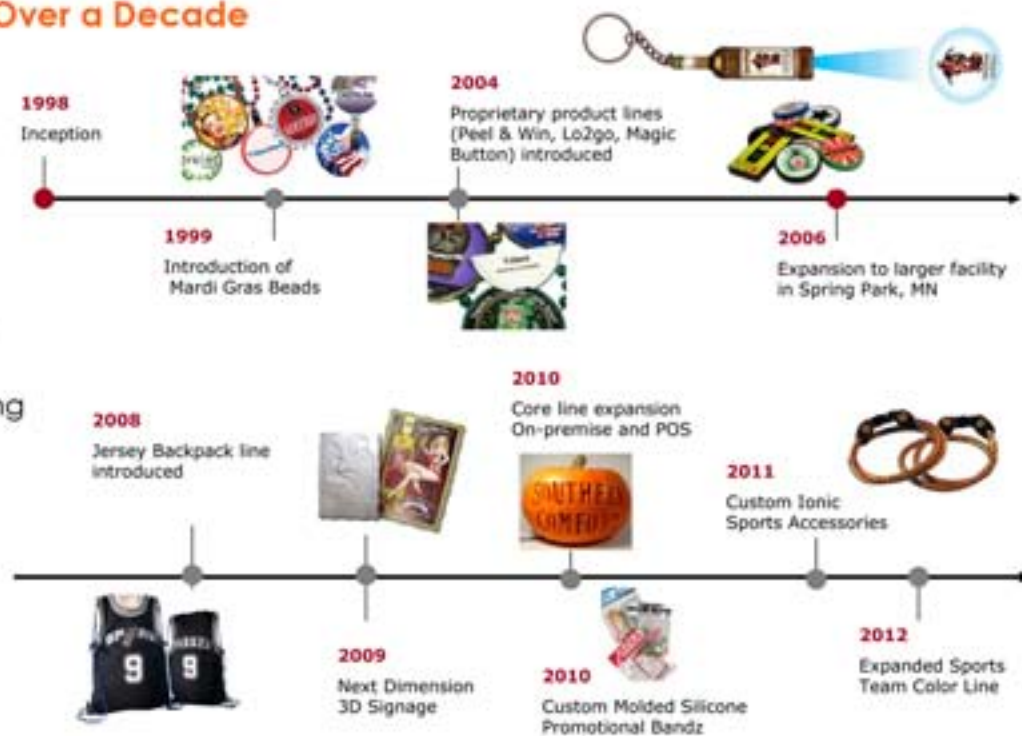

The Innovative

Quick-turn

Import

Team Color

Delivering Trend-Right Promotional Products and Great Customer Service for Over a Decade

- Over a decade of import service
- Core line products designed to suit industry trends for sports, event, beverage marketing, and fundraising
- Custom product development capabilities

Table of CONTENTS

Quick Turn Line 1

"Quick Turn" - Merchandise in stock, with the ability to be decorated, quality controlled, packed and shipped within less than 5 days. 24 hour quick turn is always an option!

Import Line 6

"Import Line" - Merchandise manufactured to order that require a production lead time of more than 21 days.

Team Color Line 13

"Team Color Line" - Merchandise in stock in various color combinations for use in fundraising. These items non-decorated can ship within 24 hours without rush charges!