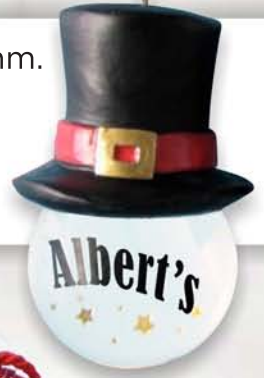

The *Results*

You will be amazed at the accuracy and detail. The sculpture, hand painted and encased in a glass globe, now becomes an exclusive keepsake, representing your business, brand or event.

Final Globe

Create your one-of-a-kind Snow Globe, complete with a customizable base!

Basketball Size
(NTS)

35mm.

Available Sizes

80mm.

65mm.

120mm.

100mm.