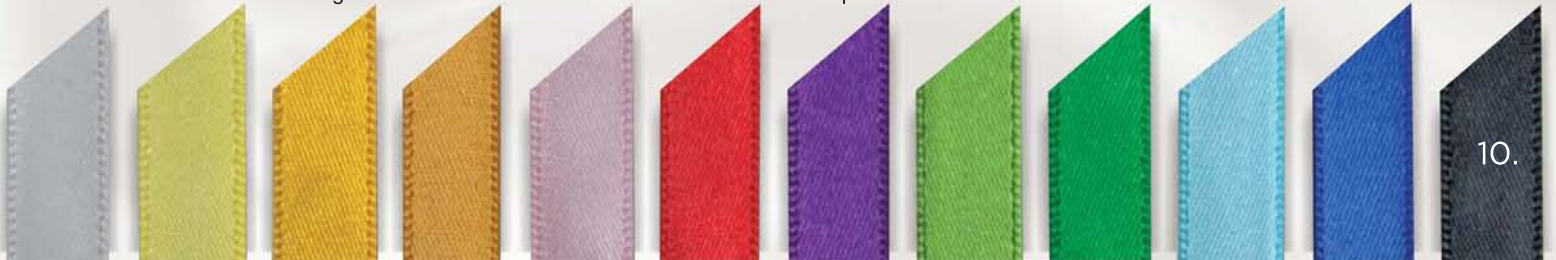

Custom Color Ribbons

Silver Gold Orange Ochre Lavender Red Purple Lt. Green Green Lt. Blue Blue Black