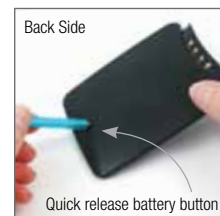

Double Click On / 1 Click Off

Quick release battery button