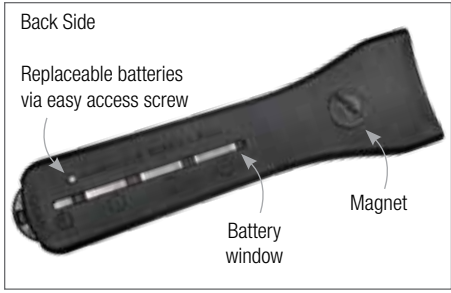

Optional perforated end for easy opening

Clear Tab

Presentation Flat Tube (with Noah)
9" w x 2.75" h

Front Side
Shown actual size

Scan code to watch a video about the Elijah

The Elijah

Patented

- **Features:**
 - Flat Flashlight - in a Rigid ABS Plastic Body
 - 4 LED Bulbs
 - 4 Replaceable Lithium Batteries (button cell CR2032 - accessed via back screw)
 - Recessed On/Off Switch - stays on after pressed
 - Magnetic Back
 - Retaining Ring
- **Colors:** Black
- **Printing:** Full Color Digital Printed Plastic Inlay on Front Side
- Product Size: 7" w x 2" h x .375" d
- Imprint Area: 5" x 1.1875"
- Set-Up: \$45(v)
- Production Time: 7 working days after art approval