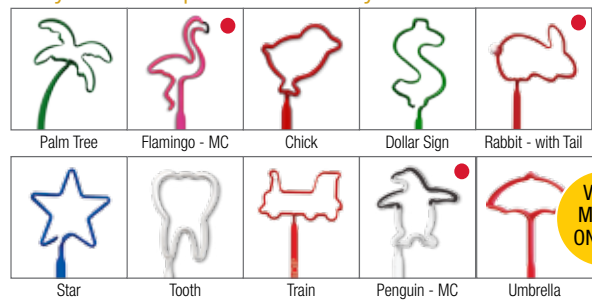

Unimprinted - Deduct $.03 from above schedule

Prices effective through 12/31/2012, subject to change without notice. Current pricing will be posted on www.bentcil.com and will prevail. All invoices payable in USD. RUSH SERVICE AVAILABLE, call for details.

Baby Bends™

- **Features:** Smaller, fun size pen available in a variety of shapes and colors. Includes clear breath-through safety cap.
- Optional Click-Cap™ available for easier writing!
- **Printing:** Screen Print
- **Writing Ink Color:** Black
- Imprint Area: 2.75" w. x .5" h.
- Ink Color Change: $12(v) per change
- PMS Ink Color Match: $25(v)
- Setup Charge: $45(v) per imprint
- Production Time: 5 days after art approval.
- Minimum Quantity: 250 pieces per order; 100 pieces per shape and color. Less than minimum charge is $25(v) imprinted and $12(v) unimprinted

Baby Bend™ 4R	250	500	1000	2500
Basic Shapes	$1.05	$1.00	$0.97	$0.94
Special/Multi-Color	$1.23	$1.19	$1.13	$1.11
Click Cap™ Option	$.40	$.40	$.40	$.40

Unimprinted - Deduct $.03 from above schedule

Prices effective through 12/31/2012, subject to change without notice. Current pricing will be posted on www.bentcil.com and will prevail. All invoices payable in USD. RUSH SERVICE AVAILABLE, call for details.

Baby Bend Shapes Ideas...many available!

VIEW MORE ONLINE

optional click-cap™

shown actual size