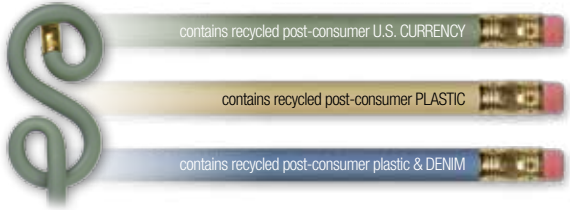

Junkyard™ Bentcils®

from post-consumer recycled products

contains recycled post-consumer U.S. CURRENCY
contains recycled post-consumer PLASTIC
contains recycled post-consumer plastic & DENIM