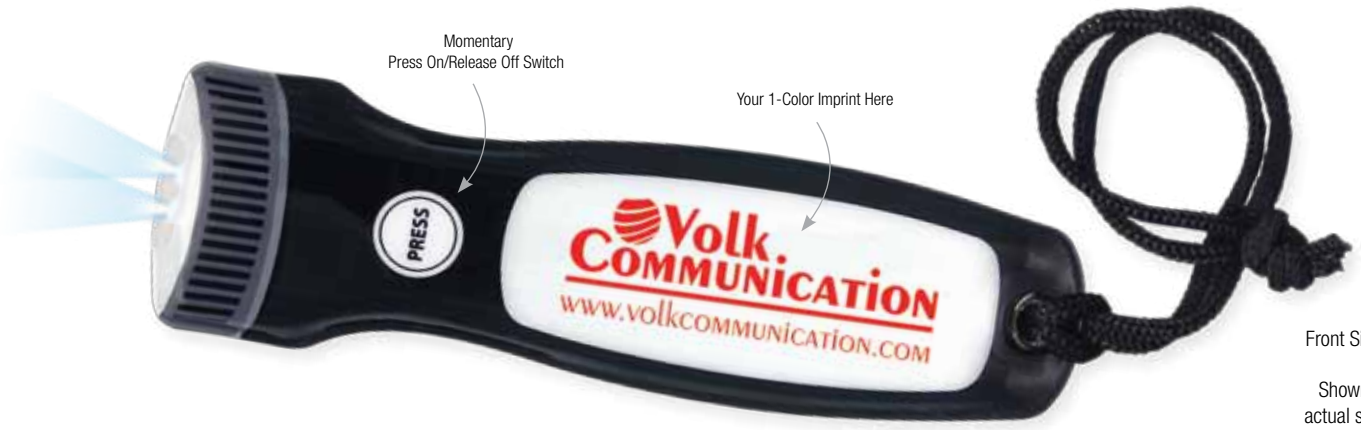

Scan code to learn more about Letter Light

Front
shown
actual size

Indicator
windows

3 LED Bulbs

Recessed Momentary On/Release Switch

Back Side

Letter Light - perfect for mailing!

- **Features:** Flatter than the Thomas, Noah & Elijah, this light was made to be mailed! Light weight for low postage. Momentary On-Switch is recessed so it won't turn on when mailed.
- Flat Flashlight - in a Rigid ABS Plastic Body
- 3 LED Bulbs
- 2 Replaceable Lithium Batteries (button cell CR2016 - accessed via back screws)
- Momentary Press On/Release Off Switch
- NOT Magnetic
- Retaining Ring
- **Colors:** Black
- **Printing:** Full Color Digital Printed Plastic Inlay (on Front Side)
- Product Size: 5" w x 1.5" h x .125" d
- Imprint Area: 2.75" x 1"
- Set-Up: \$45(v)
- Production Time: 7 working days after art approval

Optional
perforated
end for easy
opening

Clear Tab

Mailable Flat Tube
6" w x 3.5" h

Front Side
Shown actual size

Magnet Back Side

The Eliana - Pad Print

Patent Pending

- **Features:**
 - Flat Flashlight - in a Soft, Flexible Body
 - 2 LED Bulbs
 - 2 Non-Replaceable Lithium Batteries (battery shelf life lasts several years)
 - Momentary Press On/Release Off Switch
 - Magnetic Back
 - Wrist Cord
- **Colors:** Stock Black & White background
- **Printing:** 1-Color Pad Print on Front Side (in white oval)
 - Product Size: 5" w x 1.5" h x .5" d
 - Imprint Area: 2.25" x .75"
 - Set-Up: \$45(v)
 - Production Time: 7 working days after art approval