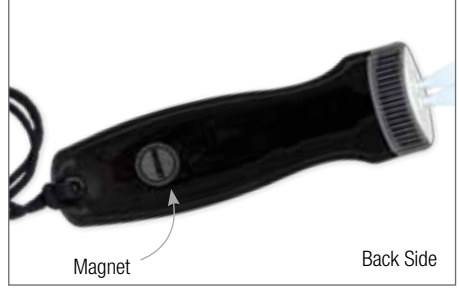

Optional
perforated
end for easy
opening

Clear Tab

Mailable Flat Tube
6" w x 3.5" h

Front Side
Shown actual size

Magnet Back Side

The Eliana - Pad Print

Patent Pending

- **Features:**
 - Flat Flashlight - in a Soft, Flexible Body
 - 2 LED Bulbs
 - 2 Non-Replaceable Lithium Batteries (battery shelf life lasts several years)
 - Momentary Press On/Release Off Switch
 - Magnetic Back
 - Wrist Cord
- **Colors:** Stock Black & White background
- **Printing:** 1-Color Pad Print on Front Side (in white oval)
 - Product Size: 5" w x 1.5" h x .5" d
 - Imprint Area: 2.25" x .75"
 - Set-Up: \$45(v)
 - Production Time: 7 working days after art approval