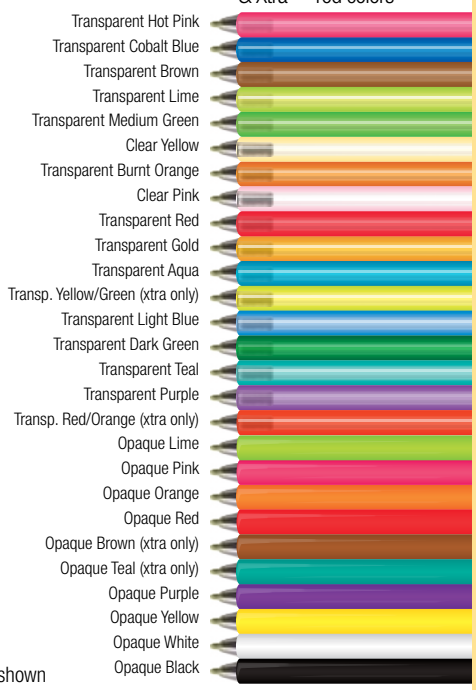

Baby Bend Shapes Ideas...many available!

VIEW MORE ONLINE

optional click-cap™

shown actual size

InkBend Standard™ & Xtra™ rod colors

Bentcil® rod colors

Baby Bend™ rod colors

All colors are transparent

Click-Cap™ available for easier writing!

NOTE: width of imprint size reduces slightly with Click-Cap

Billboard™ Pens

- **Features:** Enhance your bent pen with a 2-sided, full color plastic insert! Many of our pens are available with Billboard™ inserts.
- Laminated plastic insert - NO PAPER!
- Choose from pre-printed stock designs, or design your own
- **Printing:** Full-Color Printing on BOTH sides
- Set-Up: \$45(v)