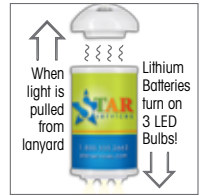

Scan code to watch a video about Neodyme Light™