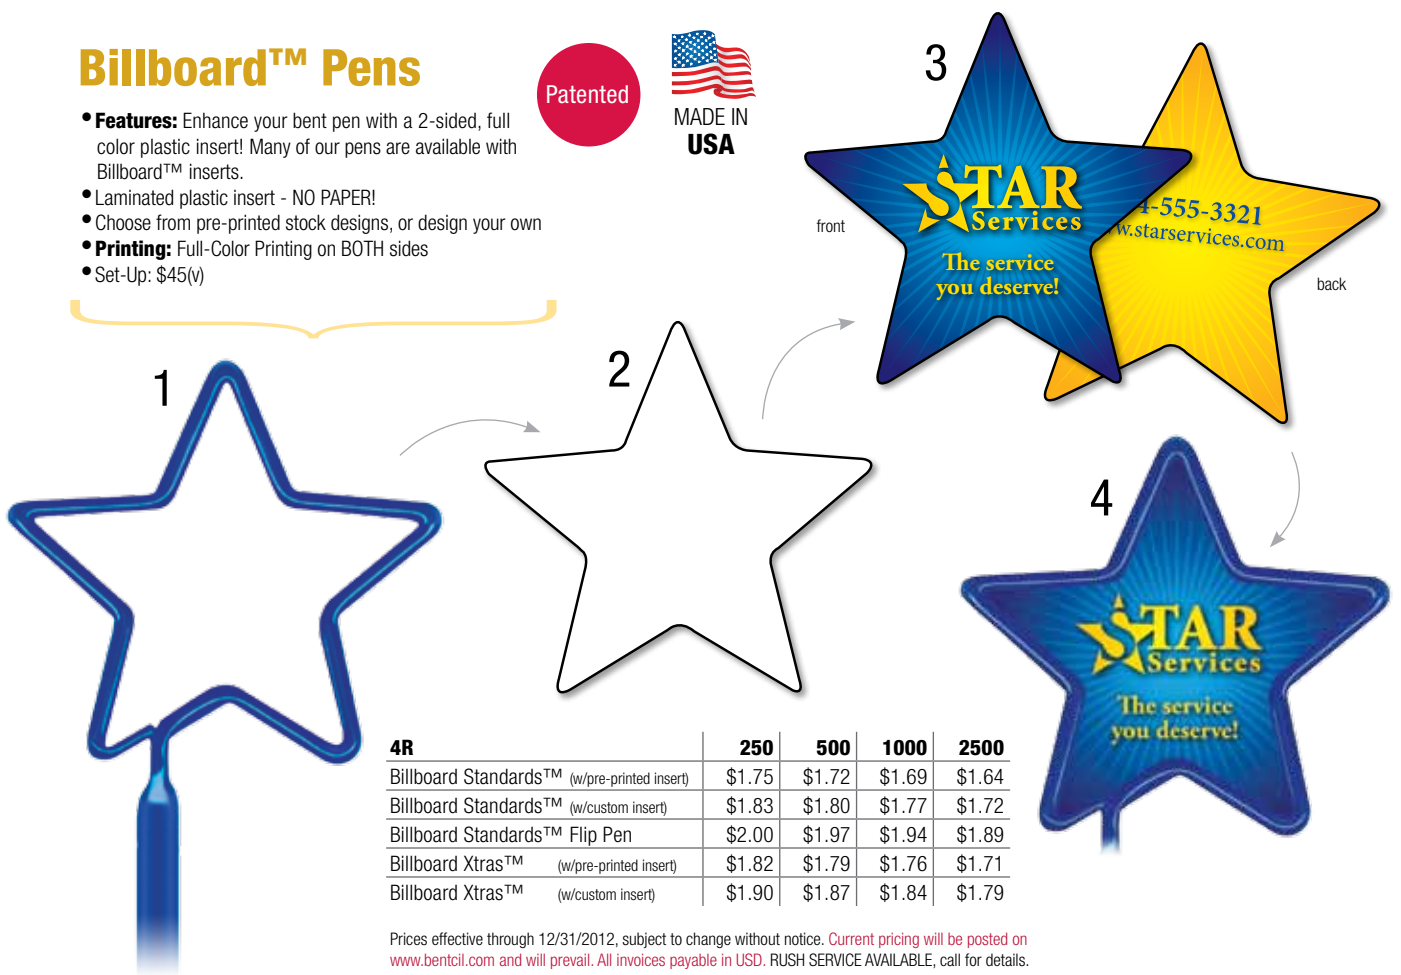

Baby Bend Shapes Ideas...many available!

VIEW MORE ONLINE

optional click-cap™

shown actual size

InkBend Standard™ & Xtra™ rod colors

Bentcil® rod colors

Baby Bend™ rod colors

All colors are transparent

Click-Cap™ available for easier writing!

NOTE: width of imprint size reduces slightly with Click-Cap

Billboard™ Pens

- **Features:** Enhance your bent pen with a 2-sided, full color plastic insert! Many of our pens are available with Billboard™ inserts.
- Laminated plastic insert - NO PAPER!
- Choose from pre-printed stock designs, or design your own
- **Printing:** Full-Color Printing on BOTH sides
- Set-Up: \$45(v)