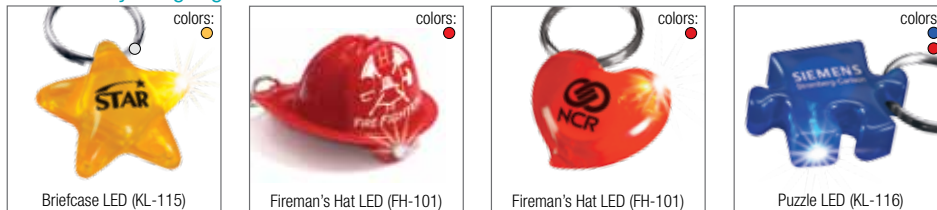

Products in grid Shown at 45% actual size

Molded Key-Ring Lights - Stock