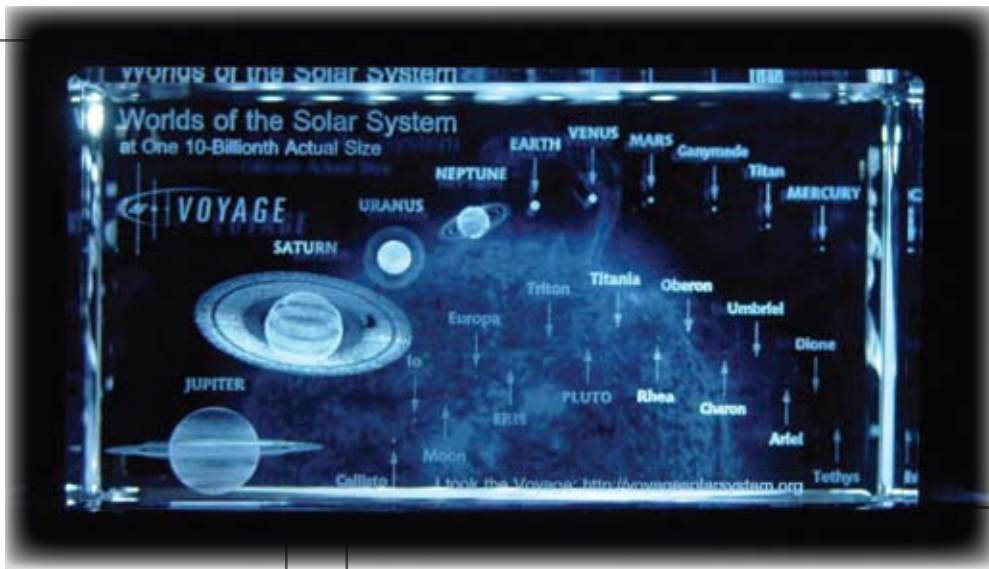

Steeple

Flat Crystal

Box Lighted Key Chain

Cube

Taper

*Professional Gifts...*

Large Rectangular Bevel

Crystal Cube