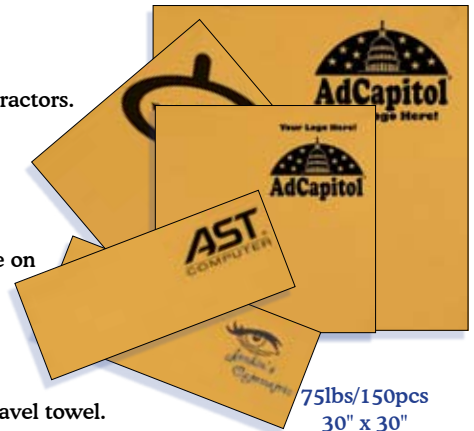

Barrel colors other than white require a 1000 piece minimum 12lbs/500pcs firm. 6"

No LTM

SIA: 5" x 1/2"

300	500	1000	2500	5000
.85	.70	.68	.67	.65

WA692 Natural 6" Ruler

Wooden ruler, inch measurements displayed.

One color imprint only.

500	1000	2500	5000
.70	.68	.67	.65

WA654 Carpenter Pencil

1 color print.

28lbs/1000pcs
7" x 5/8" x 1/4"
SIA: 5" x 5/16"
1000 3000
.52 .47

WA655 Jumbo Pencil

No eraser, 3/8" diameter.

30lbs/1000pcs
7" x 3/8" Dia.
SIA: 3 1/2" x 1/2"
1000 5000
.47 .43

WA656 Round Pencil

5/16" Diameter with eraser.

24lbs/1000pcs
7" x 5/16" Dia.
SIA: 3 1/2" x 1/2"
1000 5000
.35 .32

Star Shammy

Multi-use, micro-fiber, miracle chamois. Custom sizes and packaging available. Reusable, cold water wash, air dry. Star shaped fiber picks up dirt molecule by molecule. See pages 14 and 15 for bandanas and towels. Lint free!

For Auto, Home & Work, for DIY contractors.

- Use dry for lint & dust removal.
- Use damp. Wring out water. Dries streak-free on glass and mirrors.
- Polish kitchen & bathroom fixtures.
- Eyeglasses *Do not use printed side on plastic lenses until washed once
- Clean computers and screens.
- Use as auto chamois for spot free water removal.
- Compact and absorbent sports or travel towel.
- Reusable, cold water wash, air dry.

Give away a Star Shammy™ and make your company visible!

75lbs/150pcs
30" x 30"
SIA: 1/4 item size

	75	150	250	500	1000
WA500 4" x 9"	1⁷²	1⁵⁸	1⁴⁸	1⁴²	1³⁷
WA501 8" x 9"	2¹⁵	2⁰⁰	1⁸⁷	1⁷⁸	1⁷²
WA502 15" x 15"	2⁸⁵	2⁶⁵	2⁵⁰	2³⁸	2²⁸
WA503 20" x 20"	5³²	4⁹⁵	4⁶⁵	4⁴²	4²⁵
WA504 30" x 30"	7²⁷	6⁷⁷	6³⁵	6⁰³	5⁸⁰

PP254 Slim Pen

Pen has a nickel-plated plunger cover, clip, and ring band. This pen is slightly thinner than the "Classic Pen." Cap and barrel colors can be mixed or matched to enhance corporate logos or program colors. For multiple barrel imprint, add 0.15 per pen per color.

No LTM

Colors Available: Black, Blue, Red, White.

300	500	1000	2500	5000
.82	.68	.67	.65	.60

WA670 Hardwood Paint Paddle

Strong, smooth, clean... printed for impact.
Prices include one imprint on one side.

Blue, red or black imprint.
500 piece minimum firm.

33lbs/1000pcs
14" x 1 1/16"
SIA: 12" x 3/4"
500 1000
.40 .37

Safety & Construction