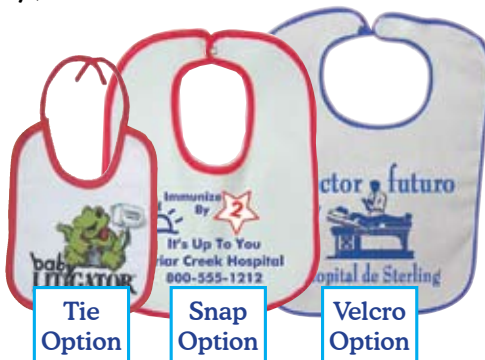

Blank items at EQP. For quantities less than minimum, add a $64⁰⁰ charge.
Cotton pricing is fluctuating daily, and may impact your price:
Please call for a proper quote before ordering. We are sorry for this inconvenience.

Scrubs & Medical

DA333 Assisted Living Bib

Terry with vinyl backing. White only. For snap closure, add 0.52 to each. For Velcro closure, add 0.78 to each.

20lbs/150pcs
20" x 24"
SIA: 14½" x 10"

75	150	250	500	1000
6²⁰	5⁷⁷	5⁴²	5¹⁵	4⁹⁵

TB280 Diaper Bag

See page 10 for full description.

NC510 Fitted Muslin Cap

See page 24 for full description.

NC530 Surgical Bouffant Cap

See page 25 for full description.

	150	250	500	1000
TB280	7⁹³	7⁴⁵	7⁰⁸	6⁷⁸
NC510	4¹⁸	3⁹³	3⁷⁵	3⁵⁸
NC530	4³²	4⁰⁷	3⁸⁷	3⁷²

DA400 Small Baby Bib
DA410 Medium Baby Bib
DA420 Large Baby Bib

Colored poly-cotton twill or white terrycloth (vinyl backed or plain), matching or contrasting binding with tiestrings. For snap closure, add 0.52 to each. For Velcro closure, add 0.82 to each. (DA420) For a food-catcher pocket, add 0.72 to each.

DA400: 8lbs/150pcs
7½" x 9¼"
SIA: 5" x 5"
DA410: 14lbs/150pcs
11" x 14"
SIA: 8" x 10"
DA420: 18lbs/150pcs
14" x 19"
SIA: 10" x 8"

	75	150	250	500	1000
DA400	3¹⁰	2⁸⁸	2⁷⁰	2⁵⁷	2⁴⁷
DA410	4¹⁸	3⁸⁸	3⁶⁵	3⁴⁸	3³³
DA420	5⁴²	5⁰³	4⁷³	4⁵⁰	4³²

MS115 Baby Wrist Band

Soft knit baby bracelet with logo and message. Fine print, min. 2000. Example: Thank you for not smoking around me.

2lbs/150pcs
5" Cir. x ¾"
SIA: 2¼" x ½"

150	250	500	1000
2⁷³	2⁵⁷	2⁴³	2³⁵

DA430 Burp Pad

White terrycloth with vinyl back. Matching or contrasting binding.

60lbs/800pcs
9½" x 17"
SIA: 5" x 5"

75	150	250	500	1000
4¹⁸	3⁸⁸	3⁶⁵	3⁴⁸	3³³

Accessories

AW110 Lanyards

¾" Wide white twill tape with swivel and hook. Printed on one side in one color only. For bulldog clip, add 0.37 to each. For split ring, add 0.25 to each.

5lbs/150pcs
20" x ¾"
SIA: ½" x 18"