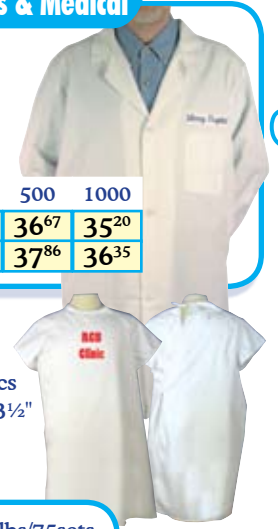

	36	150	250	500	1000
AW811 Scrub Set	27 ⁷⁷	25 ⁸²	24 ²⁷	23 ⁰⁷	22 ¹²
Individual Top/Bottom	16 ⁷²	15 ⁵⁵	14 ⁶²	13 ⁸⁸	13 ³²

Unisex Lab Coat

Poplin, long sleeves, notch collar, 4 buttons, 3 patch pockets. 2XL, 3XL, and 4XL also available.