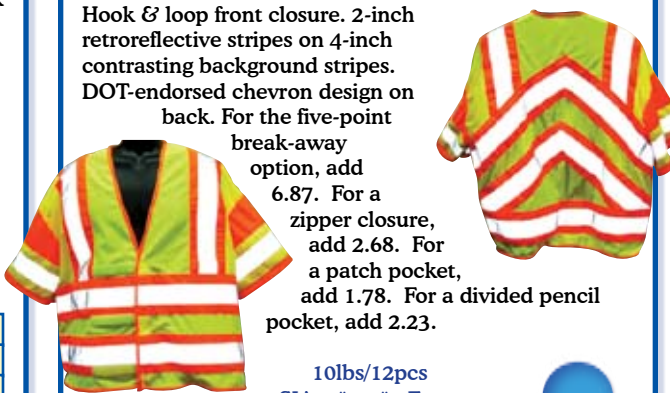

12	24	50	Blank
M-XL	49⁴⁸	43²⁰	39²³	37¹²
2XL	52⁹⁷	46⁶⁷	42⁷²	40⁵⁸