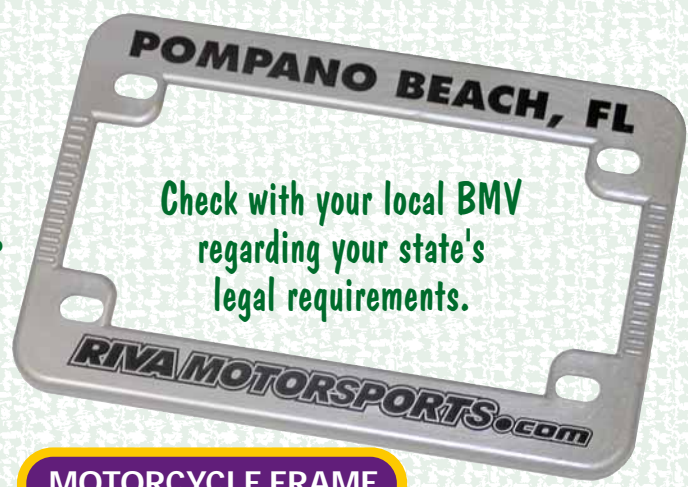

RECYCLED 12 oz. MUG
Prod. No. 40500

Imprint	Min.	Price Ea. (4P)			
		288	576	1,080	2,160
1 color/1 side	$2.79	$2.66	$2.52	$2.46	
1 color/2 sides	$3.09	$2.98	$2.86	$2.80	

Outer shell is recycled, inner liner is all new plastic.
RECYCLED MATERIAL/COLOR: Recycled electronics - Silver gray (outer shell).
MUG SIZE: 4" high.
IMPRINT AREA: 2" dia.
PACKAGING: 17 lbs./72 pcs. per carton.
RECYCLING MESSAGE (will be included in imprint area):
"100% Recycled Electronics"
Add $.25 (R) each for second color.

MOTORCYCLE FRAME
Prod. No. 25500

Imprint	Min.	Price Ea. (5R)				
		300	500	1,000	2,500	5,000
1 color/top or bottom	$1.20	$1.10	$1.00	$.90	$.75	
1 color/top & bottom	$1.40	$1.30	$1.20	$1.10	$.95	

RECYCLED MATERIALS/COLORS: Recycled electronics - Silver gray.
IMPRINT AREA: 6 1/2" w (top & bottom) x 5/8" h.
HOLE POSITIONS: 3" h center to center, 6" w center to center (WILL NOT WORK IN ALL STATES)
SIZE: 7 1/2" w x 5" h.
PACKAGING: 12 lbs./150 pcs. per carton.
RECYCLING MESSAGE (will be included in imprint area):
"100% Recycled Electronics"

PLATE CHARGE: $35.00 (V) - per color - per imprint. 2 color maximum.
REMEMBER - The recycle message will consume a portion of the imprint area.