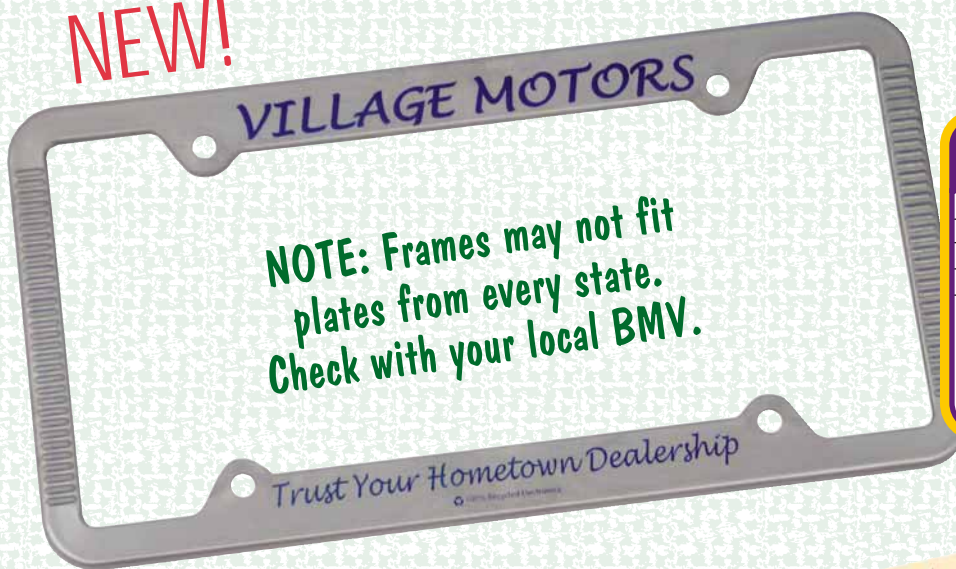

NEW!

AUTOMOBILE FRAME

Prod. No. 25400

Imprint	Min.	Price Ea. (5R)			
		300	500	1,000	2,500
1 color/top or bottom	$1.55	$1.50	$1.45	$1.35	$1.25
1 color/top & bottom	$1.75	$1.70	$1.65	$1.55	$1.45

RECYCLED MATERIAL/COLOR: Recycled electronics - Silver gray.
IMPRINT AREA: 6 1/4" w x 5/8" h (top & bottom).
SIZE: 12 3/8" w x 6 3/8" h. (WILL NOT WORK IN ALL STATES)
PACKAGING: 11 lbs./75 pcs. per carton.
RECYCLING MESSAGE (will be included in imprint area):
"100% Recycled Electronics"

PAPER CLIP MESSAGE HOLDER

Prod. No. 25000

Imprint	Min.	Price Ea. (4R)		
		500	1,000	2,500
1 color/top or base	$.89	$.85	$.79	$.75
1 color/top & base	$1.09	$1.05	$.99	$.95

RECYCLED MATERIAL/COLOR: Recycled electronics - Silver gray.
IMPRINT AREA: Top: 9/16" w x 2" h. Base: 1 7/8" w x 3/4" h.
SIZE: Assembled: 4 1/4" h.
PACKAGING: Individually poly bagged. 14 lbs./250 pcs. per carton.
RECYCLING MESSAGE (will be included in imprint area):
"100% Recycled Electronics"
Add $.25 (R) each for second color.