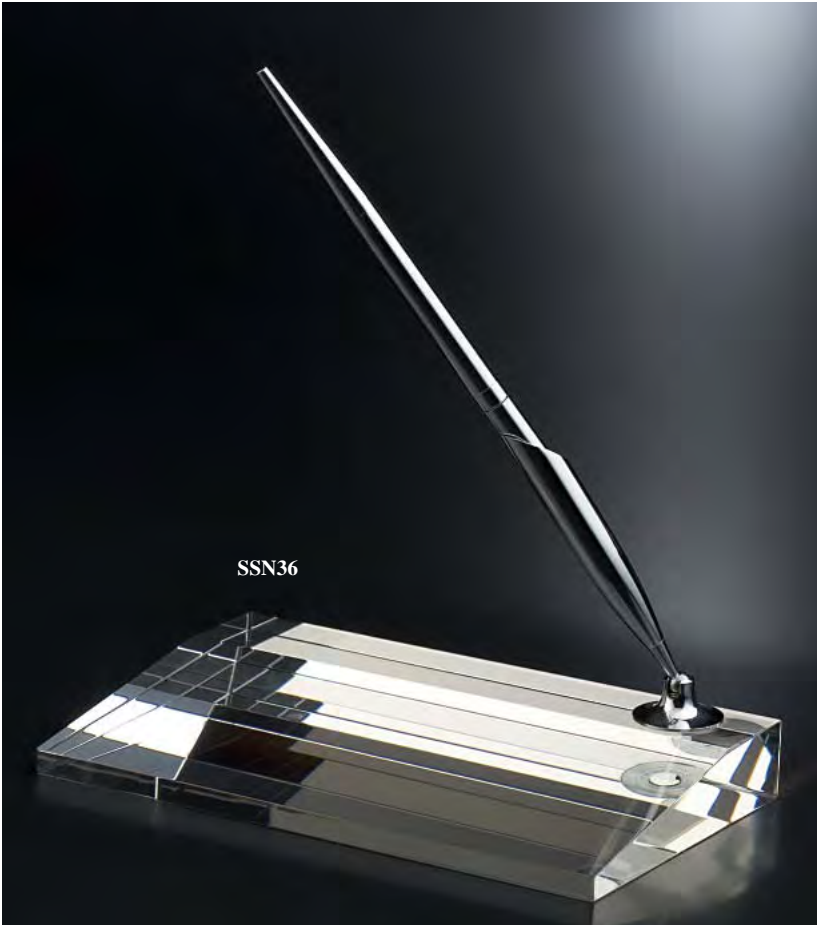

SNV34

STP44

STK34GR

STK34BU

Item No.	Prod. Name	Material	Color	Dimensions	Imprint Area	2nd Imprint	Wgt	1 - 2	3 - 5	6 - 11	12 - 24
SNV34	Nuevo	Optic Crystal	Clear/Cobalt Blue Accent	3 1/8"W x 4 7/8"H	1 3/4"W x 1 3/4"H		2.0	111.00	93.00	89.00	86.00
STK34BU	Tekno (Blue)	Optic Crystal	Clear/Blue Accent	3 1/8"W x 4 3/8"H	2 1/4"W x 1 3/4"H		1.4	111.00	93.00	89.00	86.00
STK34GR	Tekno (Green)	Optic Crystal	Clear/Green Accent	3 1/8"W x 4 3/8"H	2 1/4"W x 1 3/4"H		1.4	111.00	93.00	89.00	86.00
STP44	Tappa	Optic Crystal	Clear	4"W x 4 1/2"H	Top 2"W x 3/4"H	Base 2 1/4"W x 1"H	1.6	111.00	93.00	89.00	86.00