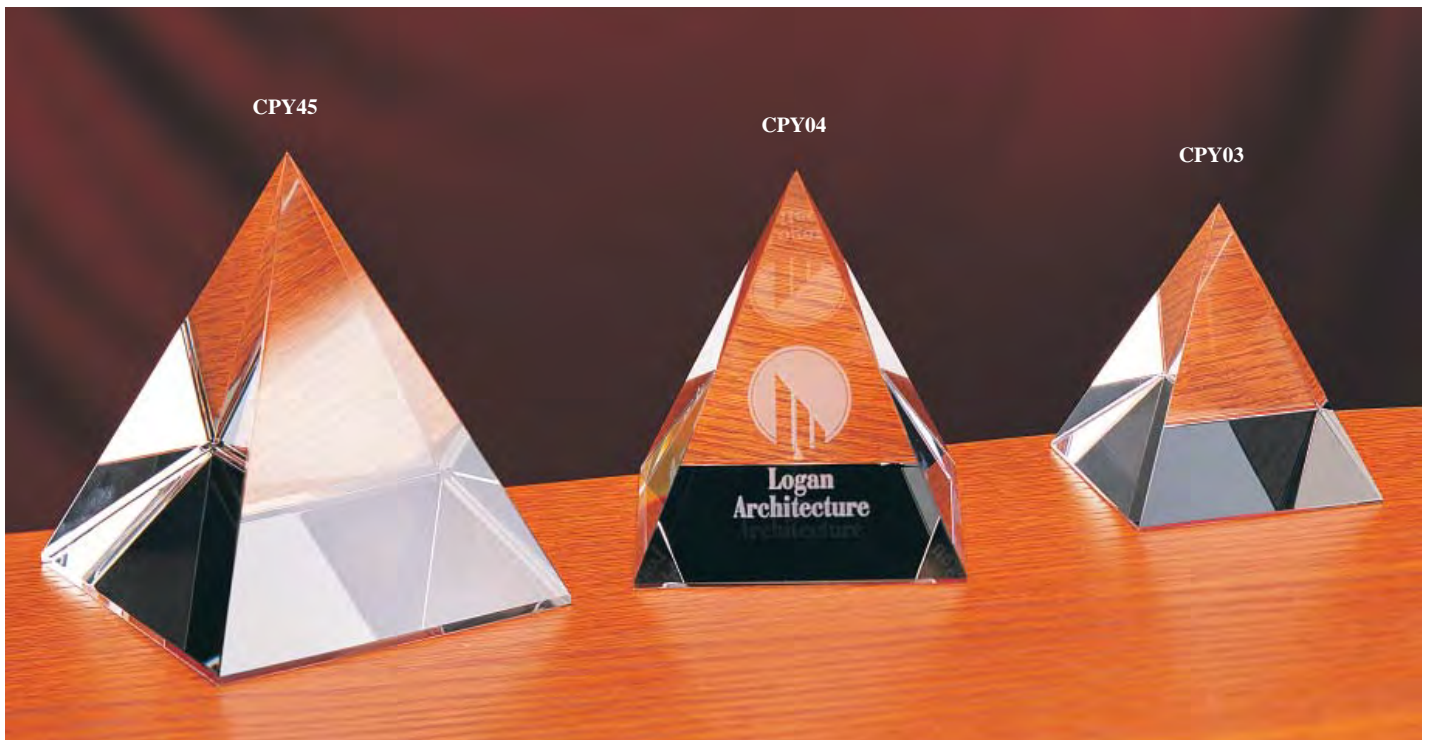

Item No.	Product Name	Material	Color	Dimensions	Imprint Area	Wgt	1 - 2	3 - 5	6 - 11	12 - 24
CGB02B	Spinning Globe on Base	Optic Crystal	Clear	Globe 2 3/8" Dia.	1 1/2"W x 1 1/4"H	1.4	77.00	65.00	63.00	61.00
CGB03B	Spinning Globe on Base	Optic Crystal	Clear	Globe 3 1/8" Dia.	1 3/4"W x 1 1/2"H	2.8	105.00	88.00	85.00	81.00
CGB04B	Spinning Globe on Base	Optic Crystal	Clear	Globe 4" Dia.	2 1/4"W x 2"H	4.8	130.00	107.00	103.00	100.00
CPY03	Pyramid	Optic Crystal	Clear	2 3/4" Square x 3 1/8"H	2"W x 2 1/2"H	1.0	93.00	78.00	75.00	72.00
CPY04	Pyramid	Optic Crystal	Clear	3 1/8" Square x 4"H	2 1/2"W x 3 1/2"H	2.0	117.00	97.00	94.00	90.00
CPY45	Pyramid	Optic Crystal	Clear	4" Square x 4 3/4"H	3 1/4"W x 3 1/2"H	2.8	148.00	122.00	118.00	113.00