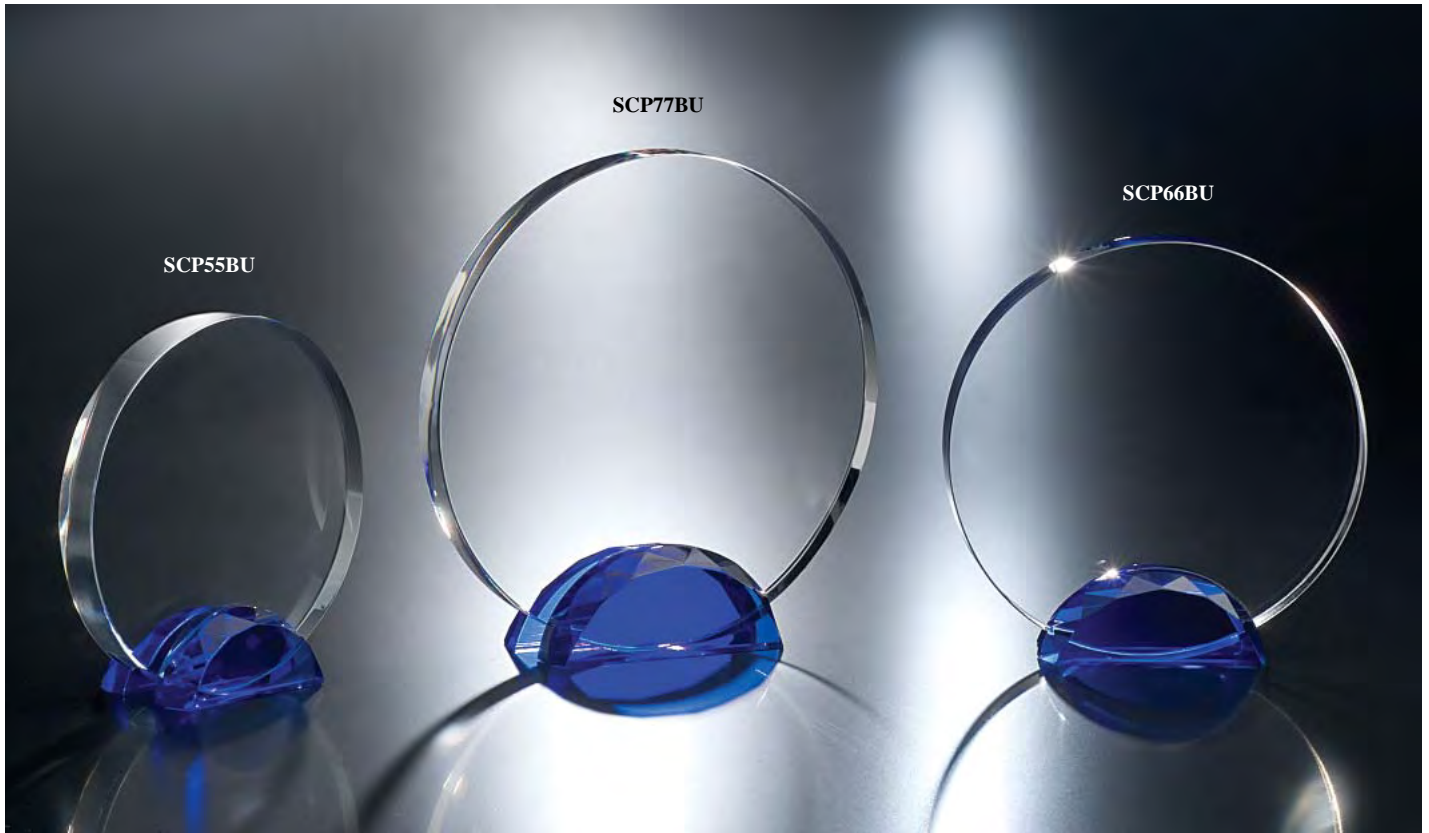

Item No.	Product Name	Material	Color	Dimensions	Imprint Area	Wgt	1 - 2	3 - 5	6 - 11	12 - 24
SCP55BU	Crispy (Blue)	Optic Crystal	Clear/Blue Base	5"W x 5"H	4 1/2"W x 3 1/2"H	2.2	130.00	107.00	103.00	100.00
SCP55RD	Crispy (Red)	Optic Crystal	Clear/Red Base	5"W x 5"H	4 1/2"W x 3 1/2"H	2.2	136.00	112.00	108.00	104.00
SCP66BU	Crispy (Blue)	Optic Crystal	Clear/Blue Base	6"W x 6"H	5 1/2"W x 4 1/2"H	2.8	160.00	132.00	127.00	122.00
SCP66RD	Crispy (Red)	Optic Crystal	Clear/Red Base	6"W x 6"H	5 1/2"W x 4 1/2"H	2.8	172.00	142.00	136.00	131.00
SCP77BU	Crispy (Blue)	Optic Crystal	Clear/Blue Base	7"W x 7"H	6 1/2"W x 5 1/2"H	4.0	190.00	157.00	151.00	145.00
SCP77RD	Crispy (Red)	Optic Crystal	Clear/Red Base	7"W x 7"H	6 1/2"W x 5 1/2"H	4.0	203.00	166.00	160.00	154.00