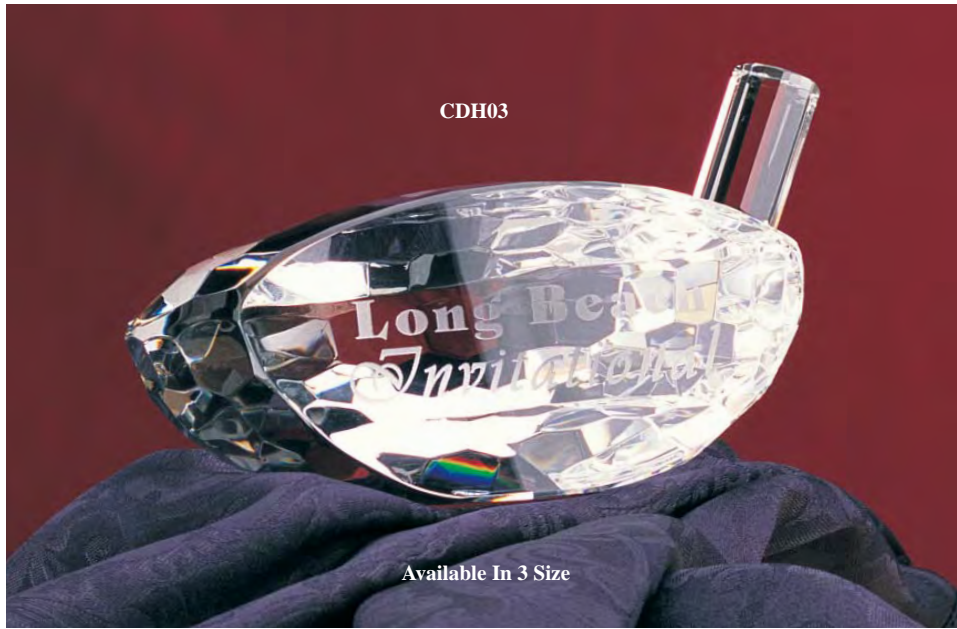

Item No.	Product Name	Material	Color	Dimensions	Imprint Area	Wgt	1 - 2	3 - 5	6 - 11	12 - 24
CDH03	Golf Driver	Optic Crystal	Clear	3"W x 1 1/2"H x 2 1/4"D	2 1/2"W x 1 1/8"H	1.0	93.00	78.00	75.00	72.00
CDH04	Golf Driver	Optic Crystal	Clear	4"W x 1 3/4"H x 3"D	3"W x 1 1/2"H	1.8	123.00	102.00	99.00	95.00
CDH05	Golf Driver	Optic Crystal	Clear	5"W x 2"H x 4"D	4"W x 2"H	3.4	148.00	122.00	118.00	113.00
CTC06	Trophy Cup	Optic Crystal	Clear	2 3/8"W x 6"H	2 3/8"W x 1 1/4"H	2.0	123.00	102.00	99.00	95.00
CTC08	Trophy Cup	Optic Crystal	Clear	3 1/2"W x 8 3/4"H	3 1/2"W x 2"H	5.0	197.00	161.00	155.00	149.00
CTC12	Trophy Cup	Optic Crystal	Clear	4 1/2"W x 12"H	4 1/4"W x 2 1/2"H	12.0	331.00	270.00	259.00	248.00