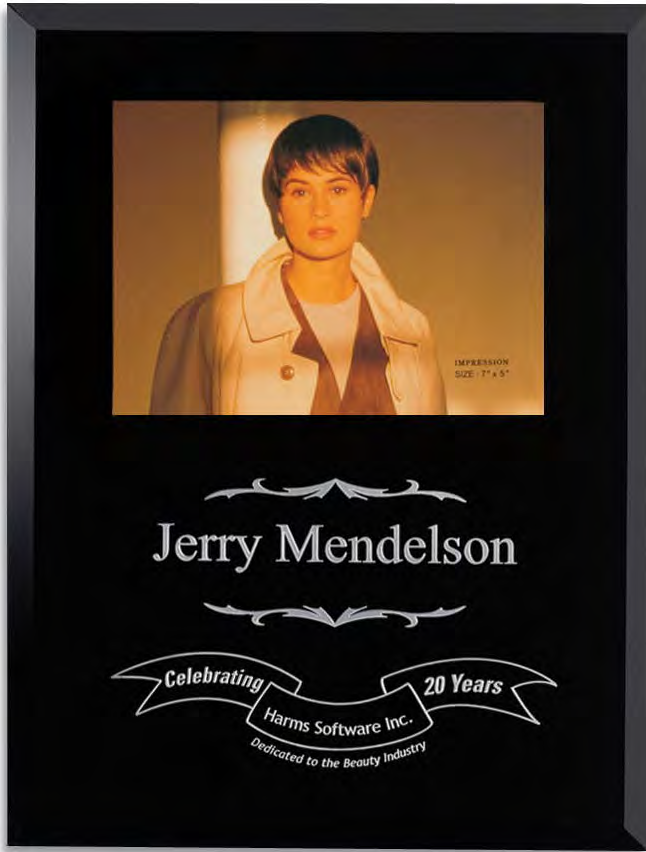

CEC1013

Item No.	Product Name	Material	Color	Dimensions	Imprint Area	Wgt	1 - 2	3 - 5	6 - 11	12 - 24
CEC1013	Glass Picture/ Certificate Frame	Black Glass	Black	10"W x 13"H, Photo Size 5"X7"	8 3/4"W x 5 1/2"H	3.2	103.00	86.00	83.00	80.00
SF91118	Vision	Bronze Coated Resin	Bronze w/Black Base	7 1/2"W x 9 1/2"H	3 1/2"W x 5 1/2"H	4.0	154.00	127.00	122.00	118.00