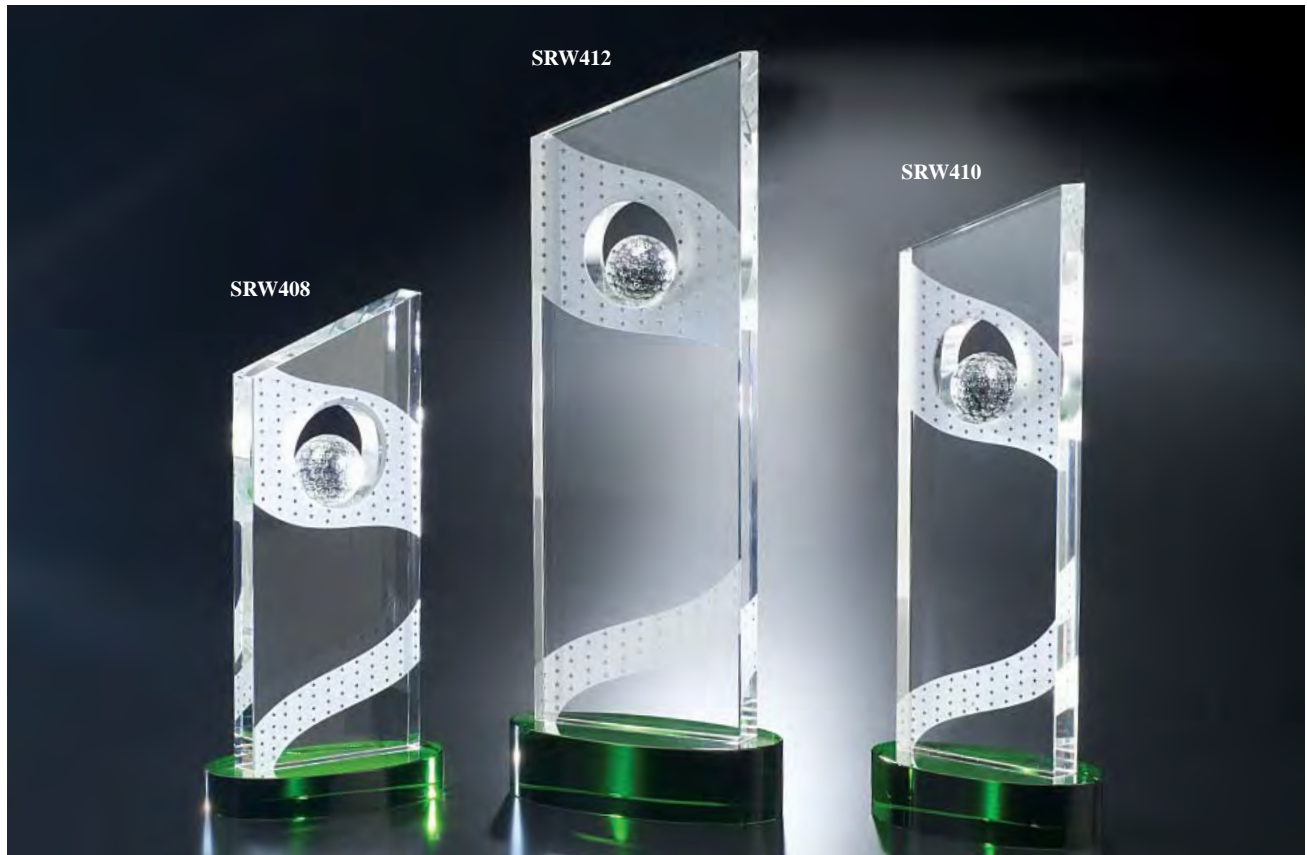

Item No.	Prod. Name	Material	Color	Dimensions	Imprint Area	Wgt	1 - 2	3 - 5	6 - 11	12 - 24
CAR308	Arroyo	Optic Crystal	Clear/Black Base	3"W x 8"H	2"W x 4"H	2.8	160.00	132.00	127.00	122.00
CAR309	Arroyo	Optic Crystal	Clear/Black Base	3 1/2"W x 9"H	2"W x 5"H	3.4	178.00	147.00	141.00	136.00
CAR310	Arroyo	Optic Crystal	Clear/Black Base	3 1/2"W x 10"H	2"W x 6"H	4.2	197.00	161.00	155.00	149.00
SRW408	Riverwalk	Optic Crystal	Clear/Green Base/Frosted Design	4 1/8"W x 8"H	2 3/4"W x 2"H	2.6	148.00	122.00	118.00	113.00
SRW410	Riverwalk	Optic Crystal	Clear/Green Base/Frosted Design	4 1/8"W x 10"H	2 3/4"W x 3"H	3.4	166.00	137.00	132.00	127.00
SRW412	Riverwalk	Optic Crystal	Clear/Green Base/Frosted Design	4 3/4"W x 12"H	3 1/4"W x 4"H	4.8	184.00	152.00	146.00	140.00