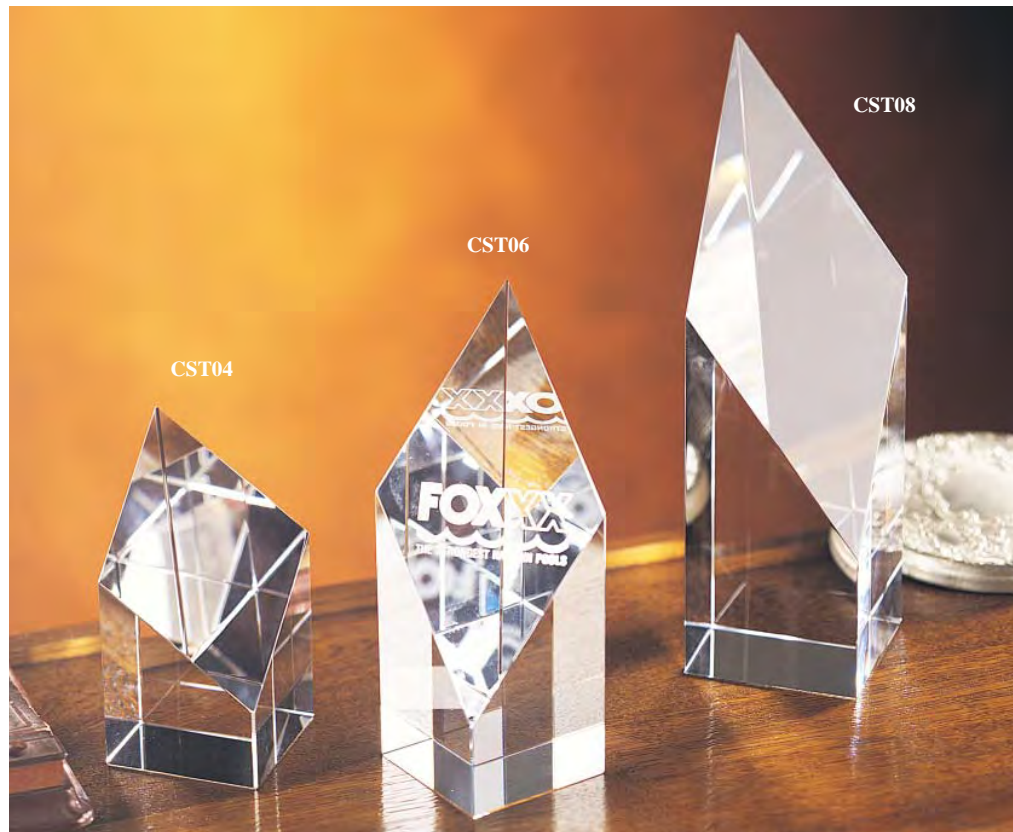

Item No.	Product Name	Material	Color	Dimensions	Imprint Area	Wgt	1 - 2	3 - 5	6 - 11	12 - 24
COC04	Octagon	Optic Crystal	Clear	1 1/2" W x 4"H	1 1/2"W x 3"H	0.8	75.00	63.00	61.00	59.00
COC06	Octagon	Optic Crystal	Clear	2 1/8" W x 6"H	2"W x 4 3/4"H	1.7	101.00	85.00	82.00	79.00
COC08	Octagon	Optic Crystal	Clear	2 1/4" W x 8"H	2"W x 6 1/2"H	2.4	136.00	112.00	108.00	104.00
CST04	Deco Diamond	Optic Crystal	Clear	2 3/4" W x 4"H	2 1/4"W x 3"H	1.2	81.00	68.00	66.00	63.00
CST06	Deco Diamond	Optic Crystal	Clear	2 3/4" W x 6"H	2 1/4"W x 4"H	1.6	108.00	90.00	86.00	83.00
CST08	Deco Diamond	Optic Crystal	Clear	3 1/8" W x 8"H	2 3/4"W x 5"H	2.7	136.00	112.00	108.00	104.00