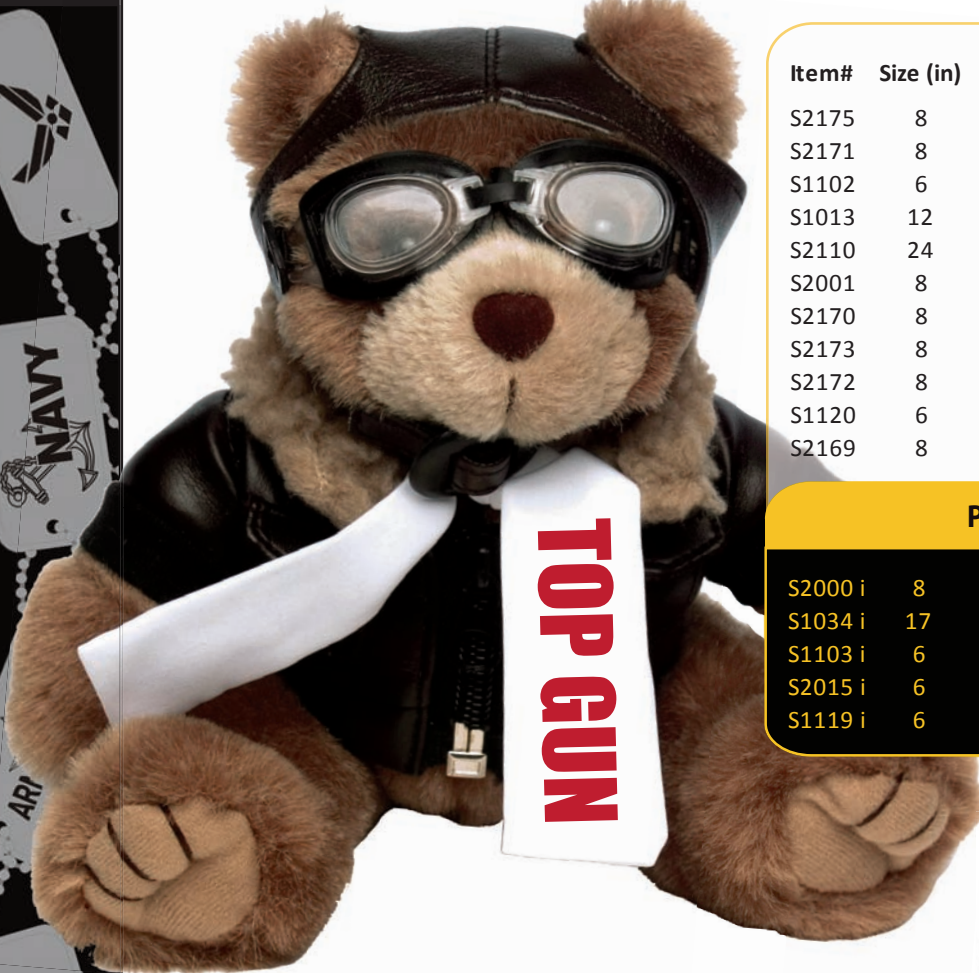

MILITARY

S2171

NEW!

S2175

S2173

S2170

S2169

8" Kirby bears available in black, white, or brown. (Imprint available on back of jacket)