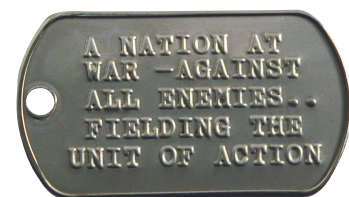

#DT-AE-10
 Embossed .020 stainless steel
 or aluminum with rolled edge.

#DT-DC-1
 Die Cast, Zinc Aluminum.
 Debossed & not Color Filled.

#DT-SP-1
 Cast with Raised Logo & Lettering.
 Contact factory for pricing.

#DT-ED-1M
 Multi-color Logo with Epoxy Dome on
 Brass Tag with Brass Bead Chain.

#DT-MS-1P
 Individual Military Style.
 Stainless Steel. Embossed Tag.

#DT-MS-I
 Stainless Steel.
 Military Style Repeating Image.