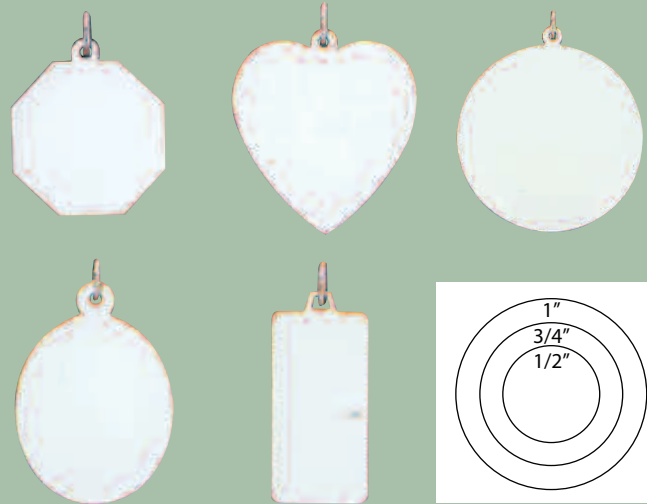

Name your theme and we probably have it!
See website for wide selection.

Contact your representative to be of complete service to you.

CREATING CUSTOM JEWELRY....
is as easy as one - two - three.

1) Send us a rough sketch of what you want and the price range that you would like to stay in.
2) We will send you a rendering of the item.
3) Within a few weeks we will have a representative sample made for your approval. Custom pieces once ordered are not cancelable nor returnable nor refundable.

Prices vary based upon size of piece, metal cost and quantity.
Minimum order is only $500.00 (C) samples are not rebated.

STOCK ITEMS not rebated unless prior agreement.

Over 1,000 designs available in both sterling silver and KT gold.
Stock orders means there is no set up charge but please allow 7 days for processing .See web site for complete selection. One piece sample may be returned with customer paying shipping both ways.
Orders can not be drop shipped and are not returnable.

Average price of sterling charms is $15 - $30 (C), and 14 Kt gold $60.00 - $200.00 (C). Minimum order is $300.00 (C).

ENGRAVABLES

Engraving service available for 12 or more pieces of the same disc with the same engraving message on each one.

	822C
	1228
	1327CD
	1020
	W014S
	2214K
	1713H

Available in 100 's of styles, weights and lengths in both sterling silver and KT gold.

www.amcraft-asi.com
Prices subject to change without notice

Engravable Discs

Available Charm sizes