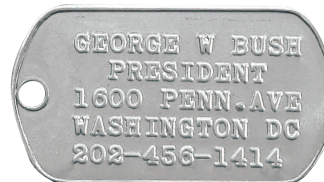

#DT-AE-10
 Embossed .020 stainless steel
 or aluminum with rolled edge.

#DT-DC-1
 Die Cast, Zinc Aluminum.
 Debossed & not Color Filled.

#DT-SP-1
 Cast with Raised Logo & Lettering.
 Contact factory for pricing.

#DT-ED-1M
 Multi-color Logo with Epoxy Dome on
 Brass Tag with Brass Bead Chain.

#DT-MS-1P
 Individual Military Style.
 Stainless Steel. Embossed Tag.

#DT-MS-I
 Stainless Steel.
 Military Style Repeating Image.