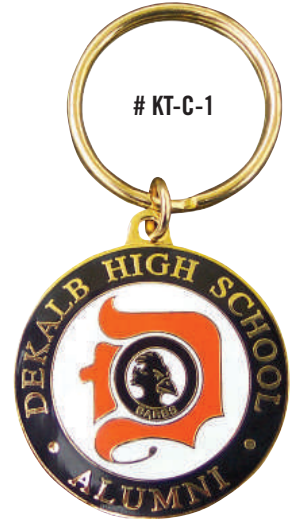

KT-C-1

Cloisonné Enameled