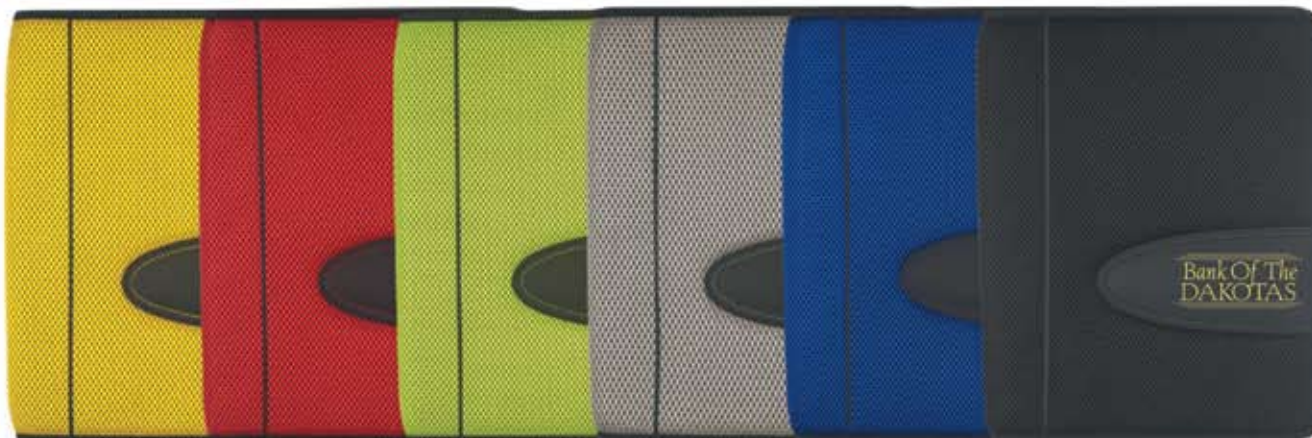

#6391 ECLIPSE MESH 8 1/2" X 11" PORTFOLIO...

- Made Of Air Mesh Fabric And Simulated Leather
- Includes 30 Page Writing Pad (8 1/2" x 11")
- Card Holders, Elastic Pen Loop, Inside Flap Pocket
- Interior Stitching Design To Match The Exterior Color

COLORS AVAILABLE: Royal Blue, Black, Lime Green, Yellow, Red or Gray, all with Black Accents.

IMPRINT COLORS: *Standard Silk-Screen Colors*

APPROX. SIZE: 10" W x 12 1/4" H

IMPRINT AREA: 3" W x 1 1/4" H

SET UP CHARGE: $40.00(G), $25.00(G) on re-orders.

PACKAGING: Individual Poly Bag, 20 per carton @ 25 lbs.

	25	50	100	250	500
#6391	9.61	9.15	8.93	8.71	8.50 sc

NEW!

#6394 ECLIPSE MESH 8 1/2" X 11" ZIPPERED PORTFOLIO WITH CALCULATOR...

- Made Of Air Mesh Fabric And Simulated Leather
- Includes 30 Page Writing Pad (8 1/2" x 11")
- Elastic Pen Loop, Inside Flap Pocket, Calculator
- Interior Stitching Design To Match The Exterior Color

COLORS AVAILABLE: Royal Blue, Black, Lime Green, Yellow, Red or Gray, all with Black Accents.

IMPRINT COLORS: *Standard Silk-Screen Colors*

APPROX. SIZE: 10" W x 12 1/4" H

IMPRINT AREA: 3" W x 1 1/4" H

SET UP CHARGE: $40.00(G), $25.00(G) on re-orders.

PACKAGING: Individual Poly Bag, 15 per carton @ 21 lbs.

	25	50	100	250	500
#6394	11.03	10.50	10.24	9.99	9.75 sc

NEW!