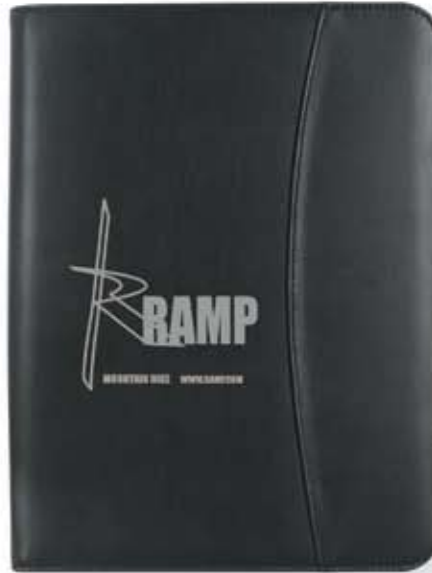

#6408

#6408 LEATHER LOOK 8 1/2" X 11" ZIPPERED PORTFOLIO WITH CALCULATOR...

- Includes 30 Page Writing Pad (8 1/2" x 11")
- Elastic Pen Loop, Card Holders, Mesh ID Holder And Calculator
- 3 Interior Pockets: One With A Zipper And One Is Expandable
- Outside Zipper For Security

COLOR AVAILABLE: Black.

IMPRINT: *Silk-Screened or Debossed*

IMPRINT COLORS: *Standard Silk-Screen Colors*

APPROX. SIZE: 10" W x 13 1/4" H

IMPRINT AREA: 3 1/2" W x 4" H

SET UP CHARGE: *Silk-Screened:* $40.00(G) • *Debossed:* $50.00(G)

Re-orders: $25.00(G)

PACKAGING: Individual Poly Bag, 20 per carton @ 40 lbs.

	25	50	100	250	500
#6408	14.14	13.46	13.13	12.81	12.50 sc

NEW!

#6409 LEATHER LOOK JOTTER...

- Includes 30 Page Unlined Pad (3" x 4")
- Elastic Pen Loop, 2 Inside Pockets
- Snap Closure

COLOR AVAILABLE: Black.

IMPRINT: *Silk-Screened or Debossed*

IMPRINT COLORS: *Standard Silk-Screen Colors*

APPROX. SIZE: 3 1/2" W x 5 3/8" H

IMPRINT AREA: 2" W x 2" H

SET UP CHARGE: *Silk-Screened:* $40.00(G)

Debossed: $50.00(G) • *Re-orders:* $25.00(G)

PACKAGING: Individual Poly Bag, 100 per carton @ 30 lbs.

	100	250	500	1000	2500
#6409	3.68	3.50	3.42	3.33	3.25 sc

#6409

NEW!