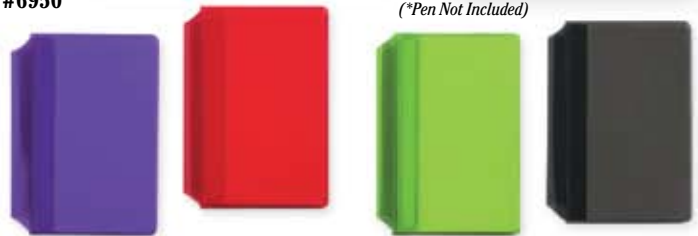

NEW!

#6975 MINI JOTTER PAD WITH SHORTY PEN...

- 80 Page Unlined Notebook • Matching Shorty Pen With Flip Clip

COLORS AVAILABLE: *Frosted:* Purple, Red, Blue or Black.

IMPRINT COLORS: *Standard Pad-Print Colors*

APPROX. SIZE: 3" W x 4 1/2" H

IMPRINT AREA: 1/2" W x 1" H

SET UP CHARGE: $40.00(G), $25.00(G) on re-orders.

MULTI-COLOR IMPRINT: *Not Available*

PACKAGING: Individual Poly Bag, 200 per carton @ 31 lbs.

	100	250	500	1000	2500
#6975	1.91	1.82	1.78	1.73	1.69 sc

#6950 GLOSSY PVC JOTTER PAD...

- 30 Page Unlined Pad • 3 Inside Pockets
- Side Pen Holder To Accommodate Most Standard Size Pens

COLORS AVAILABLE: *Translucent:* Red, Lime Green, Blue, Purple or Charcoal.

IMPRINT COLORS: *Standard Silk-Screen Colors*

APPROX. SIZE: 4 1/4" W x 5 1/2" H

IMPRINT AREA: 1 3/4" W x 3" H

SET UP CHARGE: $40.00(G), $25.00(G) on re-orders.

PACKAGING: Individual Poly Bag, 50 per carton @ 10 lbs.

	100	250	500	1000	2500
#6950	1.91	1.82	1.78	1.73	1.69 sc

#6950

(*Pen Not Included)

#6953 5" X 7" GLOSSY PVC SPIRAL NOTEPAD...

- Inside Flap Pocket • 30 Page Writing Pad • Plastic Pen Loop

COLORS AVAILABLE: Purple, Red or Blue.

IMPRINT COLORS: *Standard Silk-Screen Colors*

APPROX. SIZE: 6 1/2" W x 8 1/2" H

IMPRINT AREA: 2 1/2" W x 5" H

SET UP CHARGE: $40.00(G), $25.00(G) on re-orders.

PACKAGING: Individual Poly Bag, 50 per carton @ 20 lbs.

	100	250	500	1000	2500
#6953	2.93	2.79	2.72	2.66	2.59 sc

(*Pen Not Included)