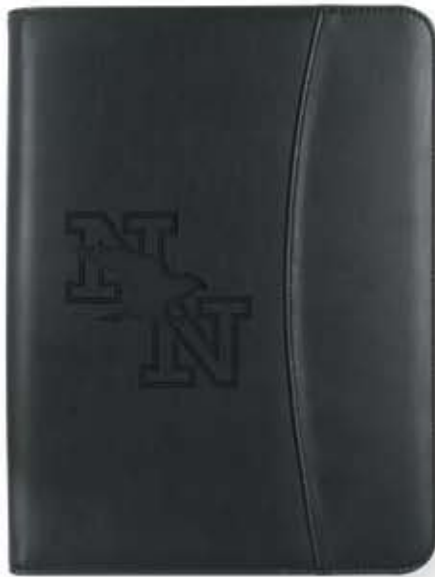

#6408

#6408 LEATHER LOOK 8 1/2" X 11" ZIPPERED PORTFOLIO WITH CALCULATOR...

- Includes 30 Page Writing Pad (8 1/2" x 11")
- Elastic Pen Loop, Card Holders, Mesh ID Holder And Calculator
- 3 Interior Pockets: One With A Zipper And One Is Expandable
- Outside Zipper For Security

COLOR AVAILABLE: Black.

IMPRINT: *Silk-Screened or Debossed*

IMPRINT COLORS: *Standard Silk-Screen Colors*

APPROX. SIZE: 10" W x 13 1/4" H

IMPRINT AREA: 3 1/2" W x 4" H

SET UP CHARGE: *Silk-Screened:* $40.00(G) • *Debossed:* $50.00(G)

Re-orders: $25.00(G)

PACKAGING: Individual Poly Bag, 20 per carton @ 40 lbs.

	25	50	100	250	500
#6408	14.14	13.46	13.13	12.81	12.50 sc

NEW!

#6409 LEATHER LOOK JOTTER...

- Includes 30 Page Unlined Pad (3" x 4")
- Elastic Pen Loop, 2 Inside Pockets
- Snap Closure

COLOR AVAILABLE: Black.

IMPRINT: *Silk-Screened or Debossed*

IMPRINT COLORS: *Standard Silk-Screen Colors*

APPROX. SIZE: 3 1/2" W x 5 3/8" H

IMPRINT AREA: 2" W x 2" H

SET UP CHARGE: *Silk-Screened:* $40.00(G)

Debossed: $50.00(G) • *Re-orders:* $25.00(G)

PACKAGING: Individual Poly Bag, 100 per carton @ 30 lbs.

	100	250	500	1000	2500
#6409	3.68	3.50	3.42	3.33	3.25 sc

#6409

NEW!