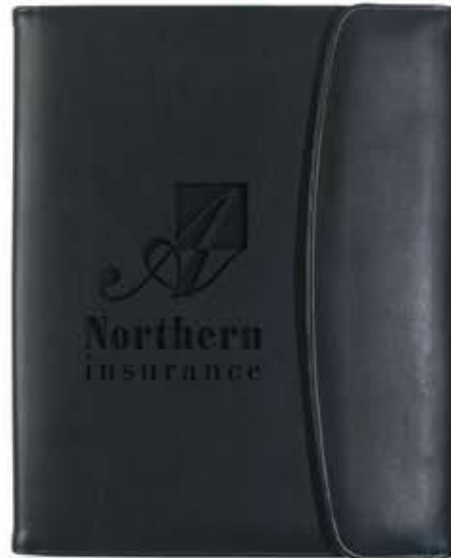

APPROX. SIZE: 12 1/2" W x 10" H

IMPRINT AREA: 3" W x 5" H

SET UP CHARGE: *Silk-Screened*: \$40.00(G)

Debossed: \$50.00(G) • *Re-orders*: \$25.00(G)

PACKAGING: Individual Poly Bag, 25 per carton @ 40 lbs.

	20	50	100	250	500
#6404	9.04	8.61	8.40	8.19	7.99 <small>sc</small>

(*Pen Not Included)

#6404

#6408

(*Pen Not Included)

#6408 LEATHER LOOK 8 1/2" X 11" ZIPPERED PORTFOLIO WITH CALCULATOR...

- Includes 30 Page Writing Pad (8 1/2" x 11")
- Elastic Pen Loop, Card Holders, Mesh ID Holder And Calculator
- 3 Interior Pockets: One With A Zipper And One Is Expandable
- Outside Zipper For Security