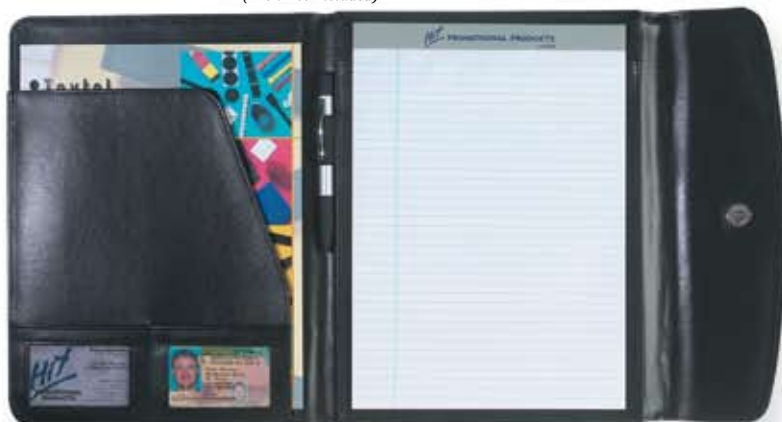

- Includes 30 Page Writing Pad (8 1/2" x 11")
- Card Holders, Elastic Pen Loop, Inside Flap Pocket • Snap Closure

COLOR AVAILABLE: Black.

IMPRINT: *Silk-Screened or Debossed*

IMPRINT COLORS: *Standard Silk-Screen Colors*

APPROX. SIZE: 12 1/2" W x 10" H

IMPRINT AREA: 3" W x 5" H

SET UP CHARGE: *Silk-Screened*: \$40.00(G)

Debossed: \$50.00(G) • *Re-orders*: \$25.00(G)

PACKAGING: Individual Poly Bag, 25 per carton @ 40 lbs.

	20	50	100	250	500
#6404	9.04	8.61	8.40	8.19	7.99 <small>sc</small>

(*Pen Not Included)

#6404

#6408

(*Pen Not Included)

#6408 LEATHER LOOK 8 1/2" X 11" ZIPPERED PORTFOLIO WITH CALCULATOR...

- Includes 30 Page Writing Pad (8 1/2" x 11")
- Elastic Pen Loop, Card Holders, Mesh ID Holder And Calculator
- 3 Interior Pockets: One With A Zipper And One Is Expandable
- Outside Zipper For Security